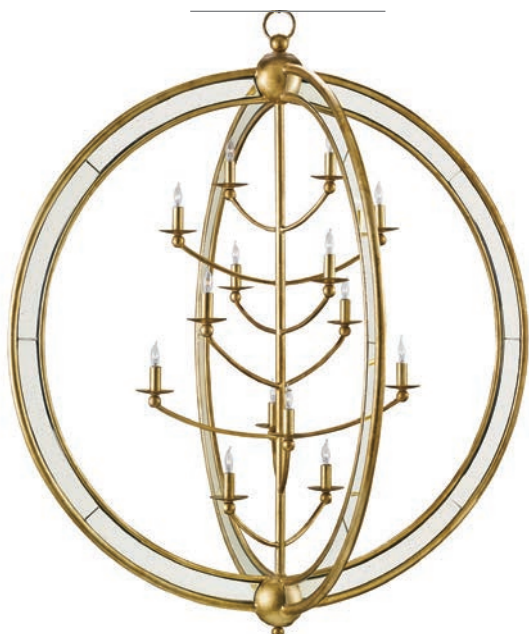

9236 APHRODITE ORB CHANDELIER
H: 50" Dia: 43" Adjustable: 63"h to 100"h
Canopy: Round, Dia: 6"
Rods (Extra): 8", 14", 20" (9236-KIT)
Materials: Wrought Iron/Glass
Finish: Gold Granello/Antique Mirror
14 Lights Bulb/Socket: CA Flame Tip/E12