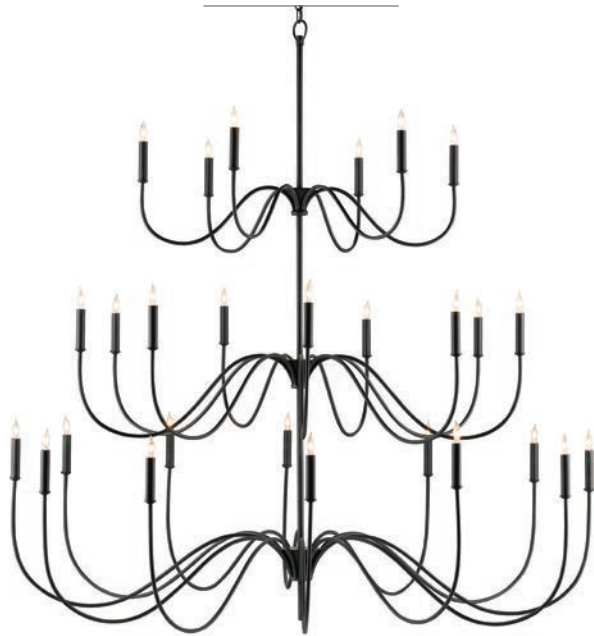

NEW
9000-0940 SAWBUCK PENDANT
H: 19" W: 19.5" D: 19.5" Adjustable: 24"h to 97"h
Canopy: Round, H: 1" Dia: 6"
Chain (Extra): 6' (0100-0161)
Materials: Wrought Iron/Wood/Frosted Glass
Finish: Dark Walnut
1 Light Bulb/Socket: A Standard/E26

9000-0655 TIRRELL LARGE CHANDELIER
H: 61" Dia: 58" Adjustable: 67.5"h to 135.5"h
Canopy: Round, H: 1" Dia: 6"
Chain (Extra): 6' (0824)
Materials: Wrought Iron
Finish: Antique Black
27 Lights Bulb/Socket: CA Flame Tip/E12