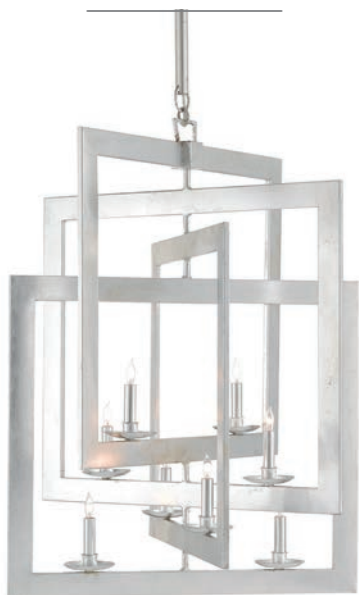

9000-0524 MIDDLETON BRONZE SMALL CHANDELIER
H: 30.25" W: 20" D: 20" Adjustable: 35"h to 113"h
Canopy: Round, H: 1" Dia: 6"
Rods (Extra): 12" (9000-0524-KIT)
Materials: Wrought Iron
Finish: Bronze Gold
8 Lights Bulb/Socket: G Globe/E12

9000-0056 MIDDLETON SILVER CHANDELIER
H: 39" W: 28" D: 28" Adjustable: 56"h to 115"h
Canopy: Round, Dia: 5.75"
Rods (Extra): 18" (9000-0056-KIT)
Materials: Wrought Iron
Finish: Contemporary Silver Leaf
8 Lights Bulb/Socket: CA Flame Tip/E12