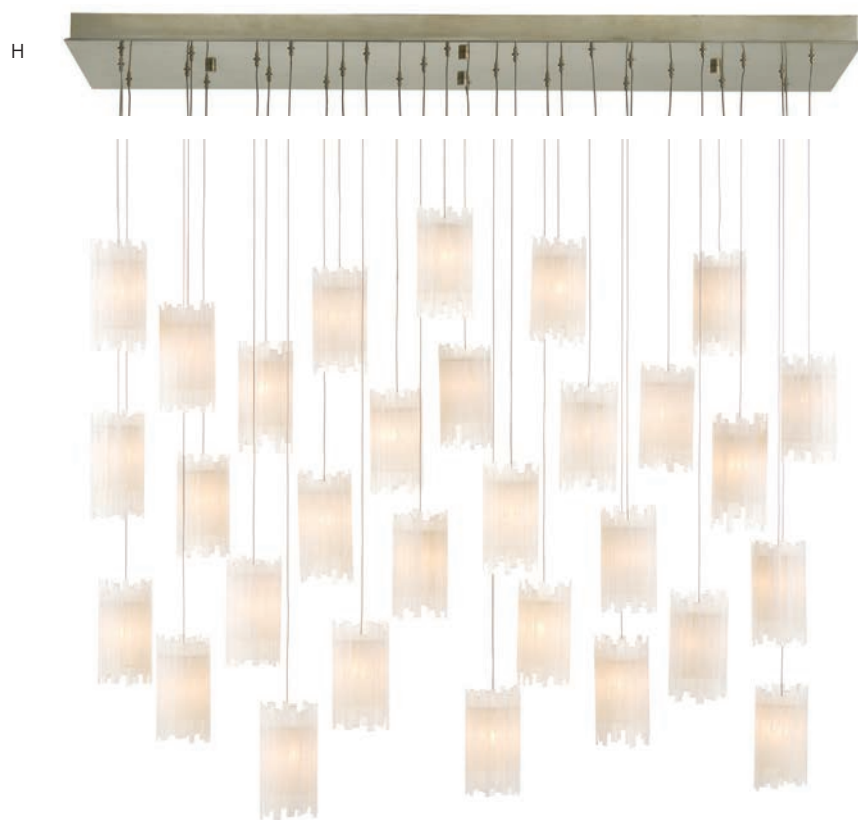

ESCENIA MULTI-DROP PENDANT

Materials: Selenite/Metal
 Finish: Natural/Silver
 Shade: Selenite/Frosted Glass
 Bulb/Socket: G4 Bulb/G4

- A **9000-0881 ESCENIA 1-LIGHT MULTI-DROP PENDANT**
 Shade: H: 7" Dia: 4" Adjustable: 10"h to 127"h
 Canopy: Round, 2"h x 5.5" dia. 1 Light
- B **9000-0882 ESCENIA 3-LIGHT MULTI-DROP PENDANT**
 Shade: H: 7" Dia: 4" Adjustable: 10"h to 127"h
 Canopy: Round, 2"h x 7.5" dia. 3 Lights
- C **9000-0883 ESCENIA 7-LIGHT MULTI-DROP PENDANT**
 Shade: H: 7" Dia: 4" Adjustable: 10"h to 127"h
 Canopy: Round, 2"h x 13" dia. 7 Lights
- D **9000-0884 ESCENIA 15-LIGHT MULTI-DROP PENDANT**
 Shade: H: 7" Dia: 4" Adjustable: 10"h to 127"h
 Canopy: Round, 2"h x 21" dia. 15 Lights
- E **9000-1062 ESCENIA RECTANGULAR 7-LIGHT MULTI-DROP PENDANT**
 Shade: H: 7" Dia: 4" Adjustable: 10"h to 127"h
 Canopy: Rectangle, 2"h x 57"w x 5.5"d 7 Lights
- F **9000-0887 ESCENIA 36-LIGHT MULTI-DROP PENDANT**
 Shade: H: 7" Dia: 4" Adjustable: 10"h to 127"h
 Canopy: Round, 2"h x 33" dia. 36 Lights
- G **9000-0885 ESCENIA RECTANGULAR 15-LIGHT MULTI-DROP PENDANT**
 Shade: H: 7" Dia: 4" Adjustable: 10"h to 127"h
 Canopy: Rectangle, 2"h x 48"w x 12"d 15 Lights
- H **9000-0886 ESCENIA RECTANGULAR 30-LIGHT MULTI-DROP PENDANT**
 Shade: H: 7" Dia: 4" Adjustable: 10"h to 127"h
 Canopy: Rectangle, 2"h x 54"w x 18"d 30 Lights