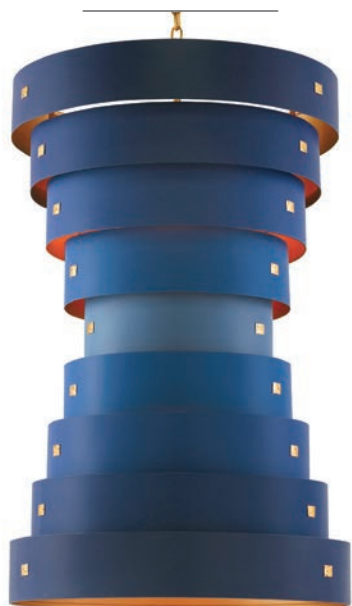

9000-0155 GRADUATION LARGE CHANDELIER

H: 46.75" Dia: 28" Adjustable: 46.75"h to 146"h

Canopy: Round, Dia: 6"

Chain (Extra): 8' (0100-0006)

Materials: Wrought Iron

Finish: Blue/Contemporary Gold Leaf/New Gold Leaf

6 Lights Bulb/Socket: A Standard/E26

Hiroshi Koshitaka Collection