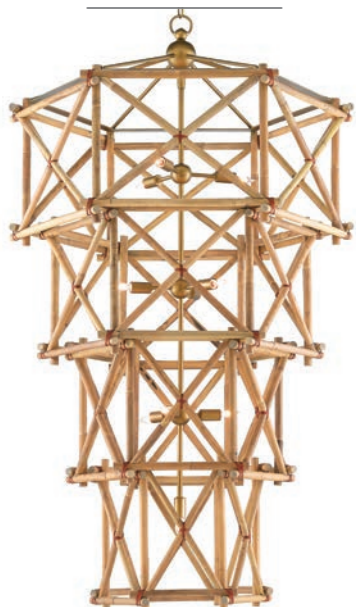

9000-0554 KINGALI GRANDE CHANDELIER
H: 58.25" Dia: 34" Adjustable: 64.25"h to 130.75"h
Canopy: Round, H: 1" Dia: 6"
Chain (Extra): 6' (0100-0069)
Materials: Rattan/Wrought Iron
Finish: Natural/New Brass
10 Lights Bulb/Socket: G Globe/E12