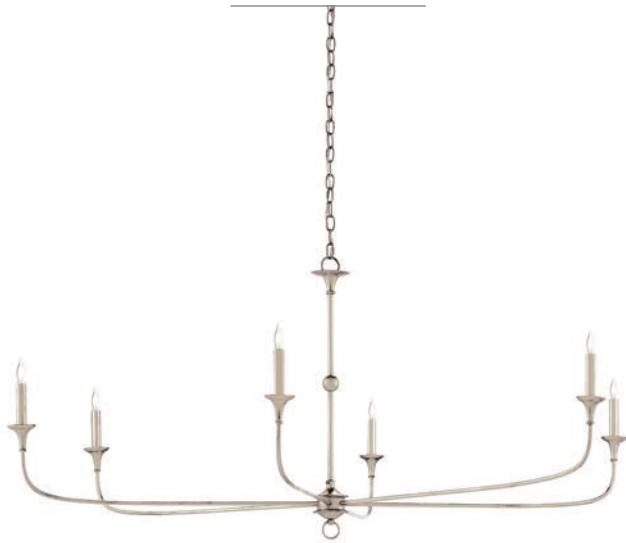

H: 18.75" Dia: 36"

Canopy: Round, H: 1" Dia: 6"

Chain (Extra): 6' (0646)

Materials: Wrought Iron

Finish: Pyrite Bronze

5 Lights Bulb/Socket: CA Flame Tip/E12

NEW

9000-0932 NOTTAWAY CHAMPAGNE LARGE CHANDELIER

H: 25.75" Dia: 61" Adjustable: 29"h to 99"h

Canopy: Round, H: 1" Dia: 6"

Chain (Extra): 6' (0100-0149)

Materials: Wrought Iron

Finish: Champagne

6 Lights Bulb/Socket: B Torpedo Tip/E12

9000-0055 SAXON SILVER CHANDELIER