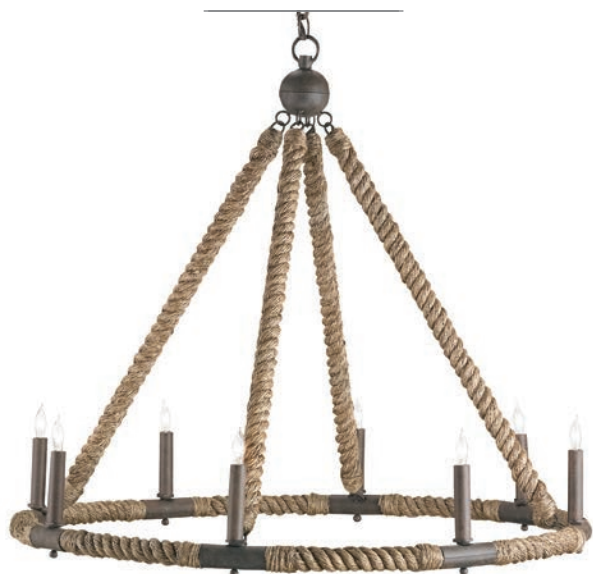

9000-0788 COMME DES PANIERS CYLINDER PENDANT
H: 14.5" Dia: 9.25" Adjustable: 20.5"h to 134.5"h
Canopy: Round, H: 1" Dia: 6"
Materials: Wrought Iron/Natural Grass
Finish: Khaki/Black
1 Light Bulb/Socket: A Standard/E26

9536 BOWLINE CHANDELIER
H: 29" Dia: 33" Adjustable: 52"h to 119"h
Canopy: Round, Dia: 5.75"
Rods (Extra): 12" (9536-KIT)
Materials: Abaca Rope/Wrought Iron
Finish: Natural/Rust
8 Lights Bulb/Socket: CA Flame Tip/E12