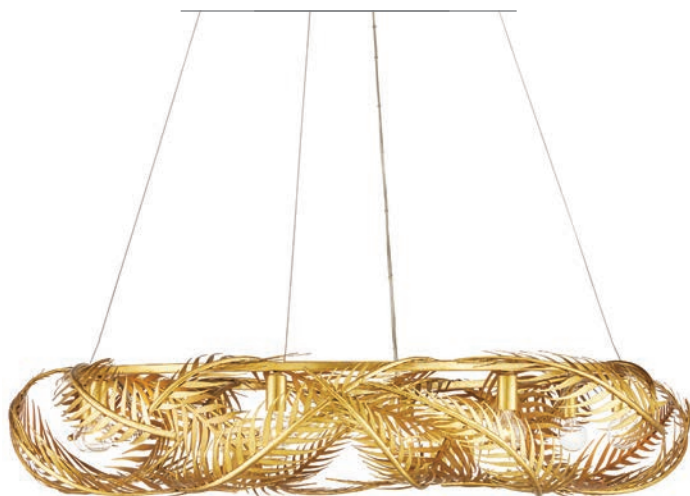

NEW
9000-0937 QUEENBEE PALM RING CHANDELIER
H: 24.5" Dia: 42" Adjustable: 24.5"h to 129"h
Canopy: Round, H: 1" Dia: 6"
Materials: Wrought Iron
Finish: Contemporary Gold Leaf/Painted Contemporary Gold
8 Lights Bulb/Socket: B Torpedo Tip/E12
Aviva Stanoff Collection