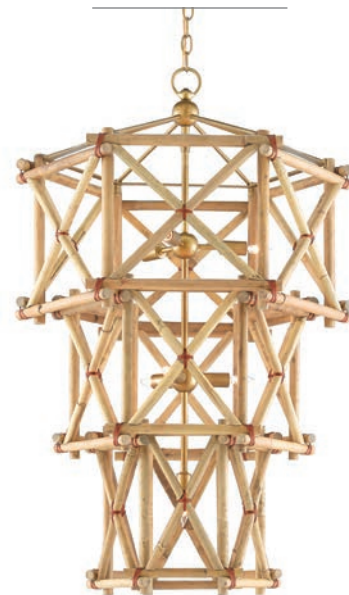

9000-0802 CAPE VERDE ORB CHANDELIER

H: 25.5" Dia: 24.5" Adjustable: 32"h to 100"h
 Canopy: Round, H: 1" Dia: 6"
 Chain (Extra): 6' (0812)
 Materials: Wrought Iron/Rattan
 Finish: Silver Leaf/Natural
 4 Lights Bulb/Socket: B Torpedo Tip/E12

9000-0462 BASKET OVAL CHANDELIER

H: 13" W: 54.5" D: 13" Adjustable: 25.5"h to 54.5"h
 Canopy: Rectangle, H: 1" W: 23.5" D: 5"
 Rods (Extra): 8", 14", 20" (9000-0462-KIT)
 Materials: Wrought Iron/Split Arurog
 Finish: Blacksmith/Natural
 6 Lights Bulb/Socket: B Torpedo Tip/E12

9845 BASKET PENDANT

H: 24" Dia: 21"
 Canopy: Round, H: 1" Dia: 5.75"
 Chain (Extra): 6' (0704)
 Materials: Wrought Iron/Arurog
 Finish: Natural
 1 Light Bulb/Socket: A Standard/E26

9000-0554 KINGALI GRANDE CHANDELIER
 H: 58.25" Dia: 34" Adjustable: 64.25"h to 130.75"h
 Canopy: Round, H: 1" Dia: 6"
 Chain (Extra): 6' (0100-0069)
 Materials: Rattan/Wrought Iron
 Finish: Natural/New Brass
 10 Lights Bulb/Socket: G Globe/E12