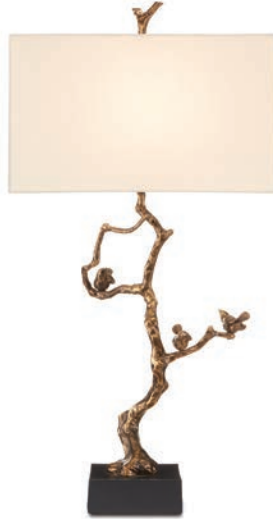

6000-0695 SHADOWS TABLE LAMP
H: 33.5" Shade Dimensions: 10"h x 17"w x 10"d
Materials: Aluminum/Stone
Finish: Antique Brass/Black
Shade: Off White Shantung
1 Light Bulb/Socket: A Standard/E26