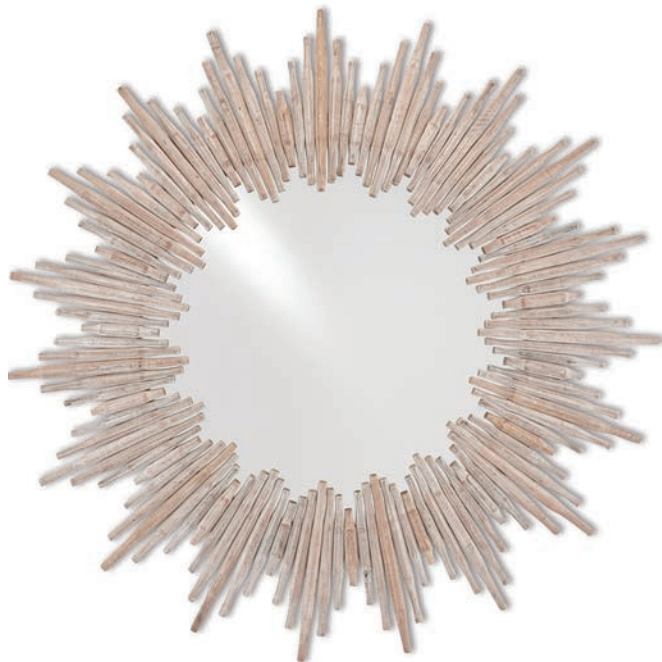

1000-0097 CHADEE MIRROR
Dia: 52.50" D: 2"
Materials: Reclaimed Wood/Glass
Finish: Whitewash/Mirror

1000-0113 SEYCHELLES ROUND MIRROR
Dia: 36" D: 2.25"
Materials: Raffia/Wood/Glass
Finish: Natural Raffia/Mirror
Jamie Beckwith Collection