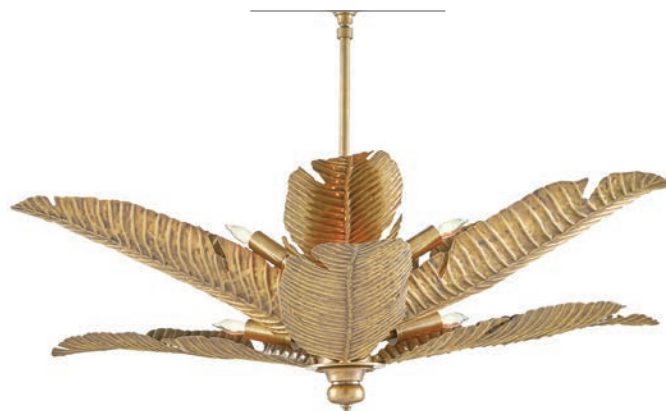

9000-0781 GOLDEN EUCALYPTUS RECTANGULAR CHANDELIER
H: 23" W: 42" D: 13" Adjustable: 34"h to 144"h
Canopy: Rectangle, H: 1" W: 15" D: 6"
Materials: Wrought Iron
Finish: Contemporary Gold Leaf
5 Lights Bulb/Socket: G Globe/E12
Aviva Stanoff Collection

9000-0544 TROPICAL SEMI-FLUSH

H: 19" Dia: 34"

Canopy: Round, H: 1" Dia: 5.5"

Materials: Brass

Finish: Vintage Brass

6 Lights Bulb/Socket: CA Flame Tip/E12