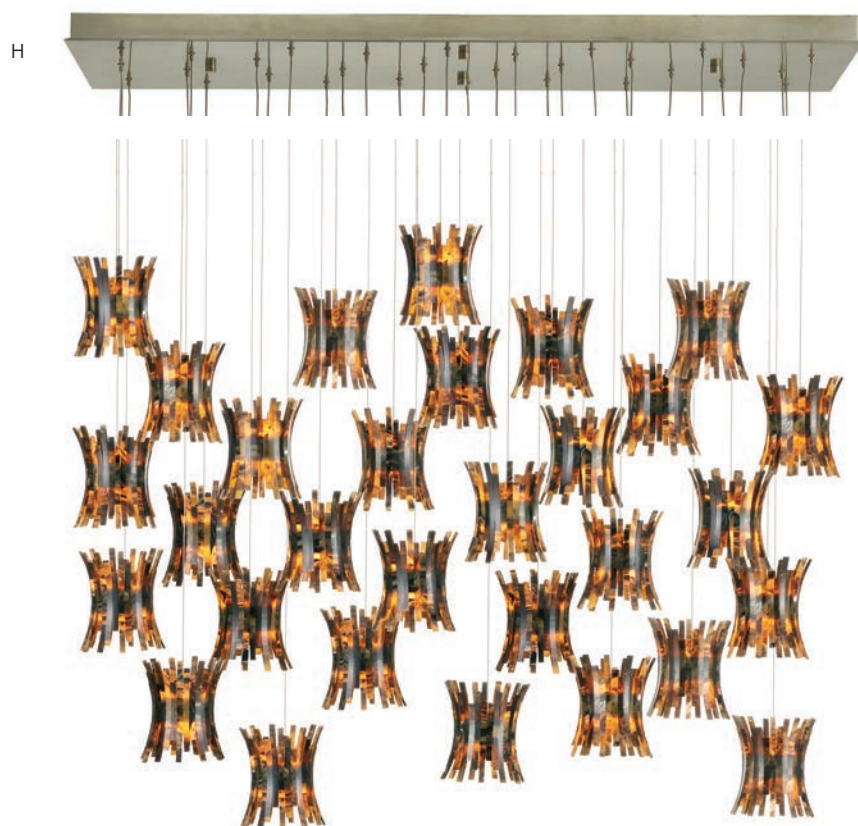

Materials: Faux Tortoiseshell
 Finish: Brown/Black/Silver
 Shade: Composite
 Bulb/Socket: G4 Bulb/G4

- A 9000-1040 ALSOP 1-LIGHT MULTI-DROP PENDANT**
 Shade: H: 7" Dia: 6" Adjustable: 9.5"h to 125"h
 Canopy: Round, 2"h x 5.5"dia. 1 Light
- B 9000-1041 ALSOP 3-LIGHT MULTI-DROP PENDANT**
 Shade: H: 7" Dia: 6" Adjustable: 9.5"h to 125"h
 Canopy: Round, 2"h x 7.5"dia. 3 Lights
- C 9000-1042 ALSOP 7-LIGHT MULTI-DROP PENDANT**
 Shade: H: 7" Dia: 6" Adjustable: 9.5"h to 125"h
 Canopy: Round, 2"h x 13"dia. 7 Lights
- D 9000-1043 ALSOP ROUND 15-LIGHT MULTI-DROP PENDANT**
 Shade: H: 7" Dia: 6" Adjustable: 9.5"h to 125"h
 Canopy: Round, 2"h x 21"dia. 15 Lights
- E 9000-1073 ALSOP RECTANGULAR 7-LIGHT MULTI-DROP PENDANT**
 Shade: H: 7" Dia: 6" Adjustable: 9.5"h to 125"h
 Canopy: Rectangle, 2"h x 57"w x 5.5"d 7 Lights
- F 9000-1046 ALSOP ROUND 36-LIGHT MULTI-DROP PENDANT**
 Shade: H: 7" Dia: 6" Adjustable: 9.5"h to 125"h
 Canopy: Round, 2"h x 33"dia. 36 Lights
- G 9000-1044 ALSOP RECTANGULAR 15-LIGHT MULTI-DROP PENDANT**
 Shade: H: 7" Dia: 6" Adjustable: 9.5"h to 125"h
 Canopy: Rectangle, 2"h x 48"w x 12"d 15 Lights
- H 9000-1045 ALSOP 30-LIGHT MULTI-DROP PENDANT**
 Shade: H: 7" Dia: 6" Adjustable: 9.5"h to 125"h
 Canopy: Rectangle, 2"h x 54"w x 18"d 30 Lights