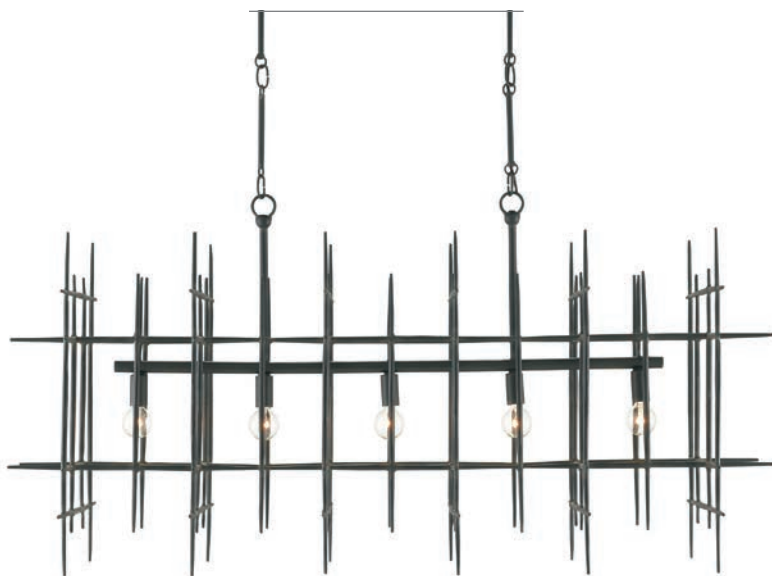

6 Lights Bulb/Socket: A Standard/E26

9871 DENISON BLACK GRANDE LANTERN

H: 48" W: 32" D: 32"

Canopy: Round, H: 1" Dia: 5.75"

Chain (Extra): 8' (0784)

Materials: Wrought Iron

Finish: Mole Black

5 Lights Bulb/Socket: A Standard/E26

H: 22" W: 18" D: 18" Adjustable: 28.5"h to 94"h

Canopy: Round, H: 1" Dia: 6"

Chain (Extra): 6' (0952)

Materials: Wrought Iron

Finish: Mole Black

4 Lights Bulb/Socket: G Globe/E12

9000-0289 DENISON RECTANGULAR LANTERN

H: 34.75" W: 40" D: 20"

Canopy: Rectangle, H: 1" W: 12" D: 6"

Chain (Extra): 6' (0952)

Materials: Wrought Iron

Finish: Mole Black

6 Lights Bulb/Socket: A Standard/E26

9000-0456 DENISON BLACK SMALL LANTERN

H: 16" W: 12" D: 12" Adjustable: 22.5"h to 90.5"h

Canopy: Round, H: 1" Dia: 6"

Chain (Extra): 6' (0952)

Materials: Wrought Iron

Finish: Mole Black

4 Lights Bulb/Socket: G Globe/E12

9000-0809 STEELHOUSE RECTANGULAR CHANDELIER

H: 24.5" W: 48" D: 20" Adjustable: 29"h to 77"h