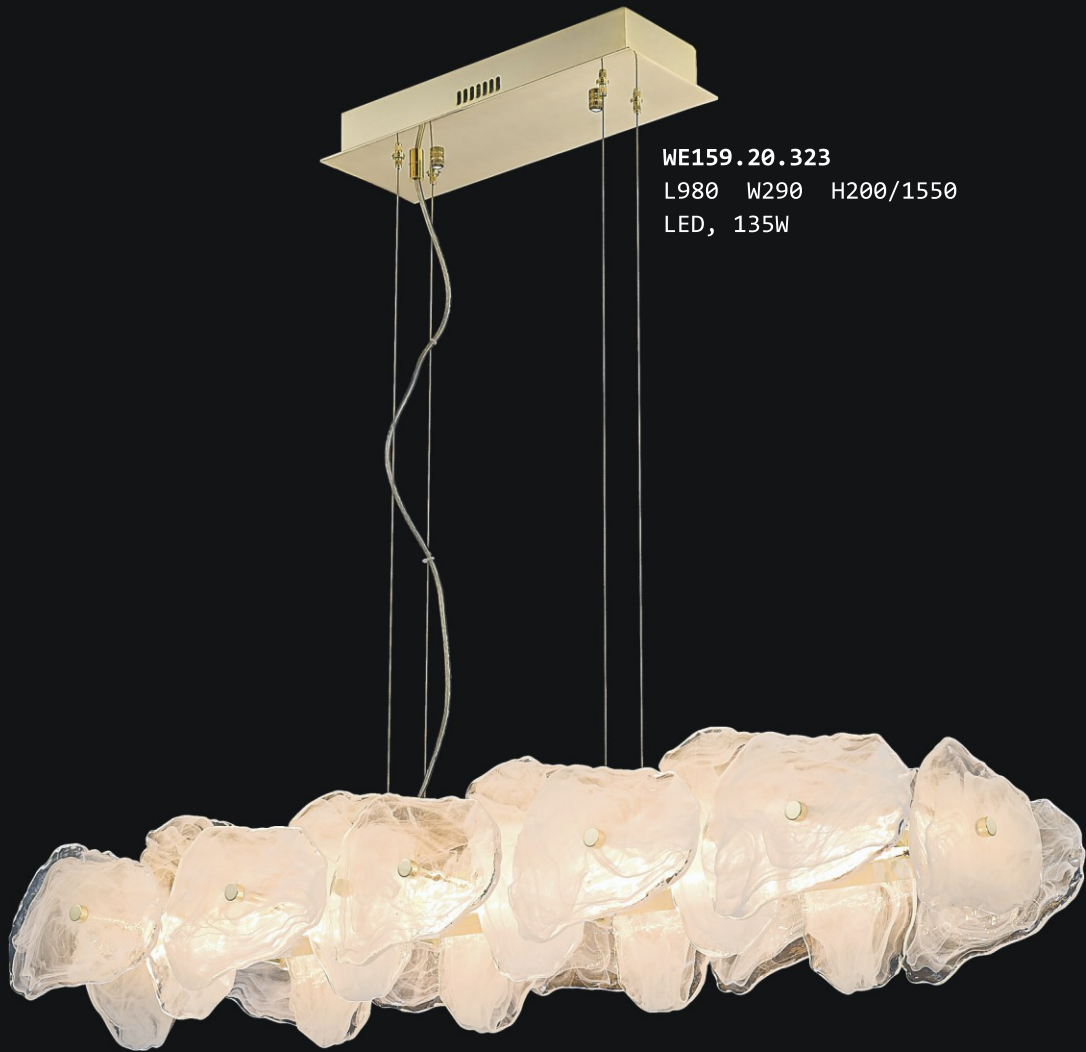

WE158.03.301
P110 W370 H280
LED, 26W

WE159.18.303
L620 W620 H1550
LED, 110W

WE159.24.303
L800 W800 H1550
LED, 135W

WE159.12.303
L460 W460 H1550
LED, 80W

WE159.20.323
L980 W290 H200/1550
LED, 135W

WE159.03.301
P100 W320 H200
LED, 13.5W

WE159.01.301
P70 W145 H200
LED, 4.5W

WE160.27.303
L800 W800 H480/1200
LED, 97.2W

WE160.16.323
L1060 W200 H220/1500
LED, 57.6W

WE160.30.303
L980 W980 H530/1200
LED, 108W

WE160.30.323
L1080 W480 H450/1500
LED, 108W