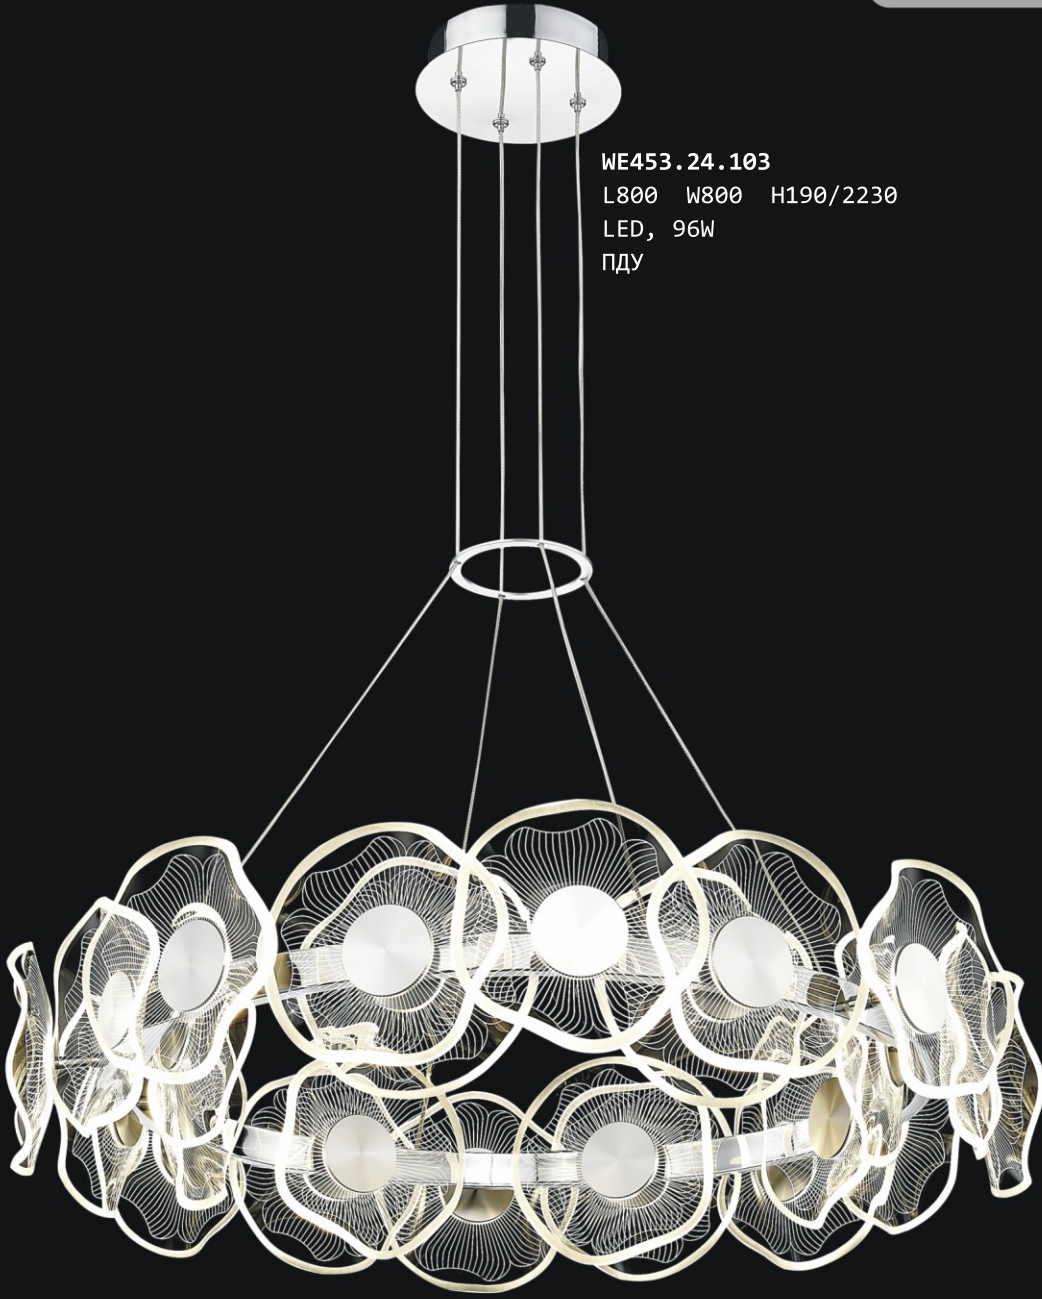

WE160.18.303
L600 W600 H450/1200
LED, 64.8W

WE160.03.301
P120 W330 H250
LED, 15W

WE453.18.103

L600 W600 H190/2230

LED, 72W

ПДУ

WE453.24.103
L800 W800 H190/2230
LED, 96W
ПДУ

WE453.02.106
L190 W190 H100/2140
LED, 4W