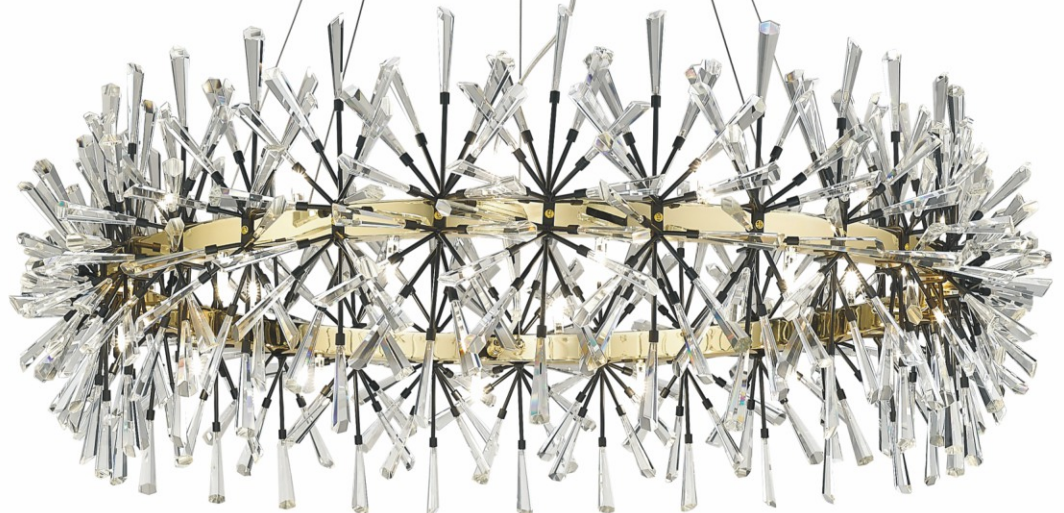

WE197.12.903
L1000 W1000 H300/1800
G4-LED, 12x2W

WE197.09.901
P450 W320 H600
G4-LED, 9x2W

WE119.20.303
L800 W800 H360/1200
G4-LED, 20x5W

WE119.14.303
L600 W600 H360/1200
G4-LED, 14x5W

WE119.28.303
L1000 W1000 H360/1200
G4-LED, 28x5W