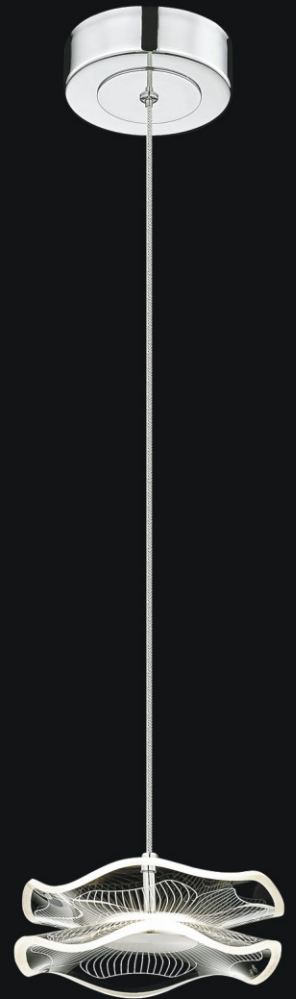

WE159.01.301
P70 W145 H200
LED, 4.5W

WE160.27.303
L800 W800 H480/1200
LED, 97.2W

WE160.16.323
L1060 W200 H220/1500
LED, 57.6W

WE160.30.303
L980 W980 H530/1200
LED, 108W

WE160.30.323
L1080 W480 H450/1500
LED, 108W

WE160.18.303
L600 W600 H450/1200
LED, 64.8W

WE160.03.301
P120 W330 H250
LED, 15W

WE453.18.103

L600 W600 H190/2230

LED, 72W

ПДУ

WE453.24.103
L800 W800 H190/2230
LED, 96W
ПДУ

WE453.02.106
L190 W190 H100/2140
LED, 4W

WE453.02.101
P150 W190 H190
LED, 4W

WE453.30.103
L1000 W1000 H190/2230
LED, 120W
ПДУ

WE453.04.104
L260 W260 H390
LED, 8W

WE453.18.303

L600 W600 H190/2230

LED, 72W

ПДУ

WE453.24.303
L800 W800 H190/2230
LED, 96W
ПДУ