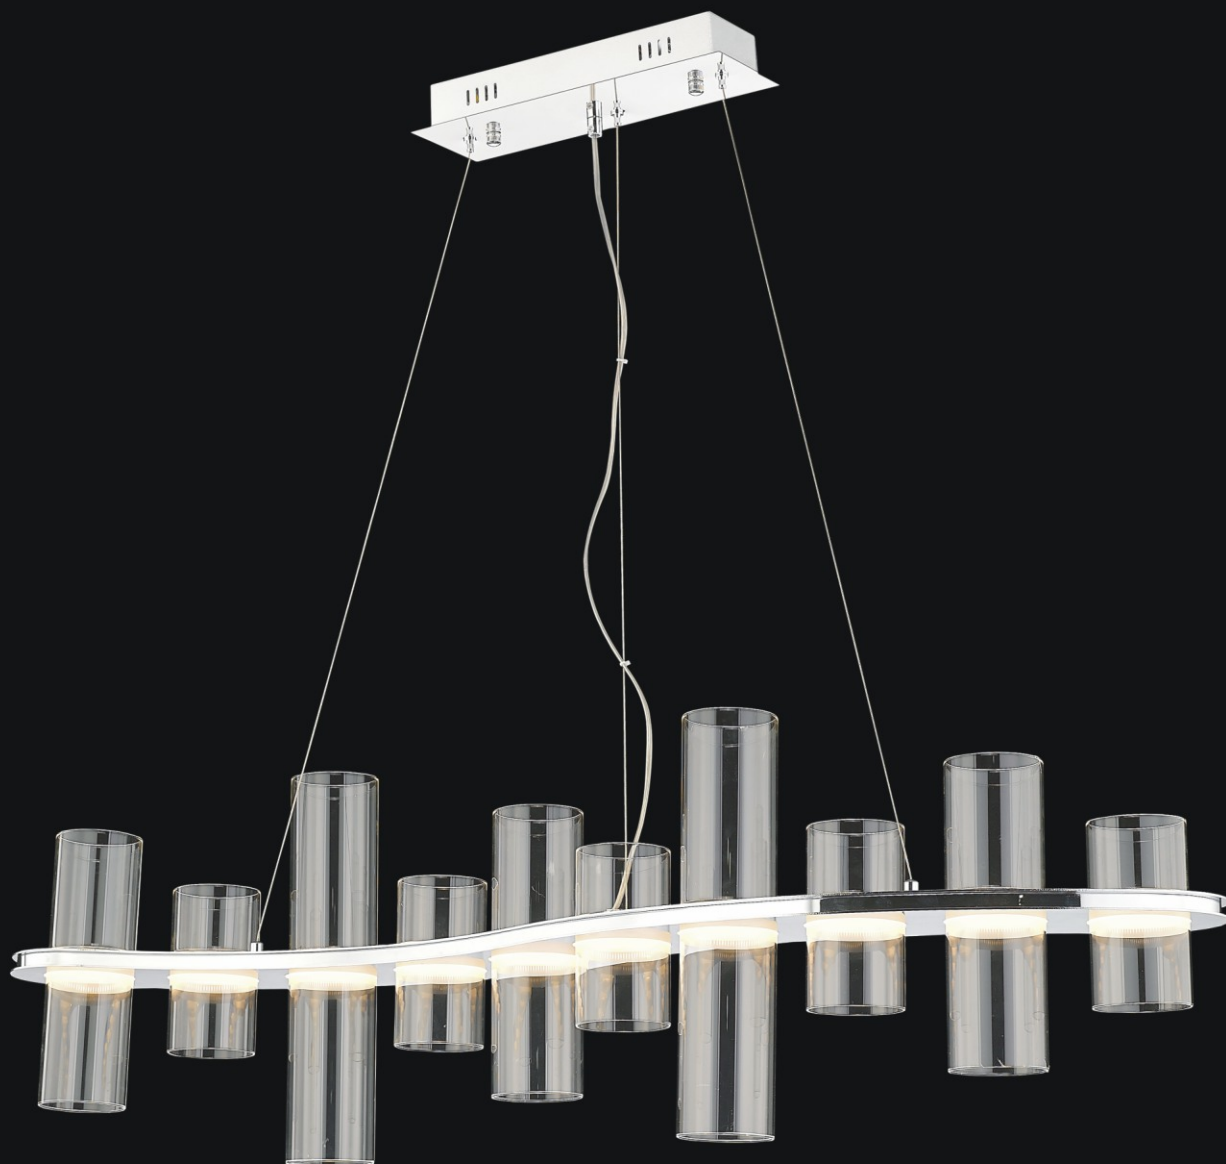

WE157.16.103
L585 W585 H1200
LED, 72W

WE157.10.123
L1120 W230 H1200
LED, 45W

WE157.01.101
P150 W110 H150
LED, 4.5W

WE452.20.303
L1000 W1000 H3500
LED, 280W

WE452.10.303
L800 W800 H2500
LED, 140W

WE452.06.303
L600 W600 H2000
LED, 84W