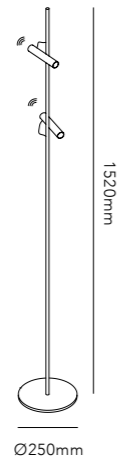

SPIRIT TABLE

Design: Ronni Gol

TOUCHLESS

*Anodized surfaces may vary ±10%.

Dimmable with
- Integrated touchless sensor

SPIRIT T1

NEW

5W LED - 230V - IP20 - CRI >90 - Lumen 550lm

BRASS/BLACK* 2700K	270652	NEW
TITANIUM/BLACK* 2700K	270651	
ROSE GOLD/BLACK* 2700K	270650	

DKK	2.396,- EX VAT / 2.995,- INCL VAT
SEK	3.636,- EX VAT / 4.545,- INCL VAT
EURO	333,- EX VAT