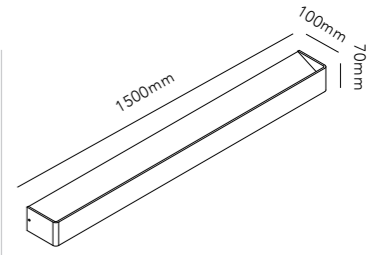

MOOD

MOOD

Design: Ronni Gol

* Anodized surfaces are not recommended for outdoor use. Anodized surfaces may vary ±10%.

MOOD 1

4.2W LED - 230V - IP20 - CRI >90
Lumen 504lm (3000K) / 295lm (2700K)

ROSE GOLD* 2700K	270082
DKK	1.356,- EX VAT / 1.695,- INCL VAT
SEK	2.060,- EX VAT / 2.575,- INCL VAT
EURO	188,- EX VAT
WHITE 2700K	270080
BLACK 2700K	270081
WHITE 3000K	261060
BLACK 3000K	261062
BLACK/GOLD* 3000K	261063
DKK	1.196,- EX VAT / 1.495,- INCL VAT
SEK	1.820,- EX VAT / 2.275,- INCL VAT
EURO	166,- EX VAT

122

MOOD 2

6W LED - 230V - IP20 - CRI >90
Lumen 720lm (3000K) / 630lm (2700K)

ROSE GOLD* 2700K	270092
DKK	1.836,- EX VAT / 2.295,- INCL VAT
SEK	2.788,- EX VAT / 3.485,- INCL VAT
EURO	255,- EX VAT
WHITE 2700K	270090
BLACK 2700K	270091
WHITE 3000K	261065
BLACK 3000K	261067
BLACK/GOLD* 3000K	261068
DKK	1.676,- EX VAT / 2.095,- INCL VAT
SEK	2.540,- EX VAT / 3.175,- INCL VAT
EURO	233,- EX VAT

MOOD

MOOD 3

11W LED - 230V - IP20 - CRI >90
Lumen 1320lm (3000K) / 975lm (2700K)

ROSE GOLD* 2700K	270102 - out with stock
DKK	2.956,- EX VAT / 3.695,- INCL VAT
SEK	4.484,- EX VAT / 5.605,- INCL VAT
EURO	411,- EX VAT
WHITE 2700K	270100 - out with stock
WHITE 3000K	261070
BLACK 3000K	261072 - out with stock
BLACK/GOLD* 3000K	261073 - out with stock
DKK	2.556,- EX VAT / 3.195,- INCL VAT
SEK	3.876,- EX VAT / 4.845,- INCL VAT
EURO	355,- EX VAT

123

MOOD 5

32W LED - 230V - IP20 - CRI >90 - Lumen 3050lm

WHITE 3000K	261107 - out with stock
DKK	4.236,- EX VAT / 5.295,- INCL VAT
SEK	6.420,- EX VAT / 8.025,- INCL VAT
EURO	588,- EX VAT