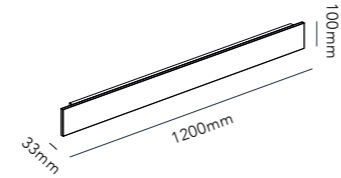

COVER W2

2x30W LED - 230V - IP54 - CRI >90
Lumen - 2020lm

WHITE 3000K	261255 - out with stock
BLACK 3000K	261256 - out with stock
DKK	5.996,- EX VAT / 7.495,- INCL VAT
SEK	9.092,- EX VAT / 11.365,- INCL VAT
EURO	833,- EX VAT