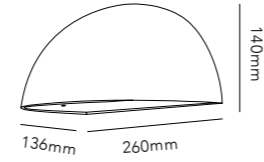

RØRHAT LED

10.5W LED - 230V - IP23 - CRI >80
Lumen - 333lm

WHITE	256720
BLACK	256721
RUST	256830

DKK	1.916,- EX VAT / 2.395,- INCL VAT
SEK	2.700,- EX VAT / 3.375,- INCL VAT
EURO	255,- EX VAT

GALVANIZED	256722

DKK	2.076,- EX VAT / 2.595,- INCL VAT
SEK	2.924,- EX VAT / 3.655,- INCL VAT
EURO	277,- EX VAT

COPPER RAW	256723
COPPER*	256724
BRASS*	256725
CHROME	256726
STAINLESS STEEL	256727

DKK	2.716,- EX VAT / 3.395,- INCL VAT
SEK	3.828,- EX VAT / 4.785,- INCL VAT
EURO	362,- EX VAT