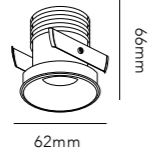

LOTUS

Design: Ronni Gol

LOTUS 1

4W LED - 220-240V - IP54 - CRI >90
Lumen 360lm (nominal)

WHITE ^{2700K}	270290 - out with stock
BLACK ^{2700K}	270291 - out with stock
DKK	796,- EX VAT / 995,- INCL VAT
SEK	1.212,- EX VAT / 1.515,- INCL VAT
EURO	111,- EX VAT