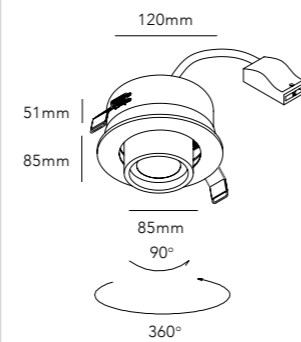

ANGLE+

10W LED - 220-240V - IP20 - CRI >90
Lumen 900lm (nominal)

WHITE 2700K	270520 - out with stock
BLACK 2700K	270521 - out with stock
WHITE 3000K	261664 - out with stock
BLACK 3000K	261665 - out with stock

DKK	1.516,- EX VAT / 1.895,- INCL VAT
SEK	2.300,- EX VAT / 2.875,- INCL VAT
EURO	211,- EX VAT