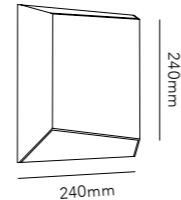

FACET UP/DOWN W2

2x8W LED - 230V - IP54 - CRI >90
Lumen - 1440lm (nominal)

WHITE	256396 - out with stock
BLACK	256397
DKK	3.196,- EX VAT / 3.995,- INCL VAT
SEK	4.844,- EX VAT / 6.055,- INCL VAT
EURO	444,- EX VAT