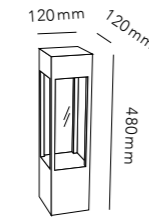

LANTERN G1

8W LED - 230V - IP54 - CRI >90 - Lumen 375lm

BLACK 3000K	257526
DKK	3.436,- EX VAT / 4.295,- INCL VAT
SEK	5.212,- EX VAT / 6.515,- INCL VAT
EURO	477,- EX VAT