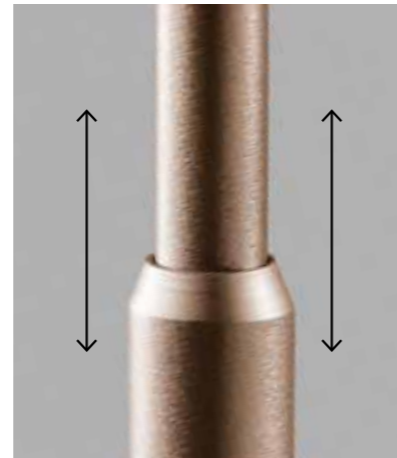

LEFT PAGE ORBIT PENDANT / Rose Gold
RIGHT PAGE ORBIT PENDANT / Titanium
Design: Ronni Gol & Nital Patel

ORBIT

136

The ORBIT FLOOR lamp is height adjustable and can be operated by the touchless sensor to turn the light on/off and adjust the light intensity. Both spots can be controlled independently from one another, thus allowing users to shape their light.