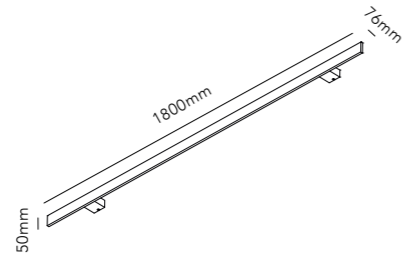

STICK

STICK

Design: Ronni Gol

*Gold is not recommended for outdoor use.

STICK 120

30W LED - 230V - IP54 - CRI >90 - Lumen - 2645lm

WHITE 3000K	256500 - out with stock
GOLD* 3000K	256503 - out with stock

DKK	2.556,- EX VAT / 3.195,- INCL VAT
SEK	3.876,- EX VAT / 4.845,- INCL VAT
EURO	355,- EX VAT

STICK 180

36W LED - 230V - IP54 - CRI >90 - Lumen - 3335lm

WHITE 3000K	256508 - out with stock
GOLD* 3000K	256511 - out with stock

DKK	3.196,- EX VAT / 3.995,- INCL VAT
SEK	4.844,- EX VAT / 6.055,- INCL VAT
EURO	444,- EX VAT

200

STICK 150

30W LED - 230V - IP54 - CRI >90 - Lumen - 2645lm

GOLD* 3000	256507 - out with stock

DKK	2.956,- EX VAT / 3.695,- INCL VAT
SEK	4.484,- EX VAT / 5.605,- INCL VAT
EURO	411,- EX VAT

STICK

201