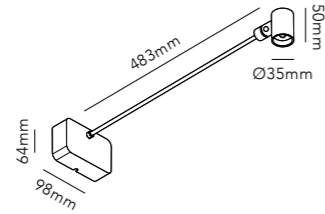

FOCUS GALLERY

4.5W LED - 220-240V - IP20 - CRI >90
Lumen 450lm (nominal)

WHITE 3000K	261670
BLACK 3000K	261671
DKK	1.436,- EX VAT / 1.795,- INCL VAT
SEK	2.180,- EX VAT / 2.725,- INCL VAT
EURO	199,- EX VAT