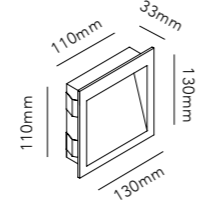

82

DELI 2

4.5W LED - 230V - IP54 - CRI >90 - Lumen 85lm

BLACK 3000K 260886

DKK 1.596,- EX VAT / 1.995,- INCL VAT
SEK 2.420,- EX VAT / 3.025,- INCL VAT
EURO 222,- EX VAT

DELI 1

4.5W LED - 230V - IP54 - CRI >90 - Lumen 160lm

WHITE 3000K 260880
BLACK 3000K 260881

DKK 1.356,- EX VAT / 1.695,- INCL VAT
SEK 2.060,- EX VAT / 2.575,- INCL VAT
EURO 188,- EX VAT

LIGHT-POINT.COM