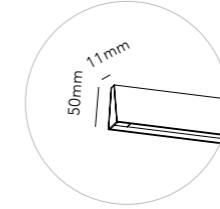

EDGE LINEAR S2000

NEW

20W+40W LED - 220-240V - IP20 - CRI >90
Lumen 3600lm

BRASS* 2700-5000K	270566	NEW
CARB. BLACK* 2700-5000K	270567	NEW
TITANIUM* 2700-5000K	270564	
ROSE GOLD* 2700-5000K	270565	

DKK	11.996,-	EX VAT / 14.995,-	INCL VAT
SEK	18.180,-	EX VAT / 22.725,-	INCL VAT
EURO	1.666,-	EX VAT	

General measurements for all three sizes: