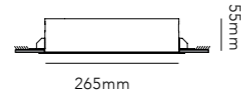

SKY

Design: LP Design Team

SKY 265

18W LED - 230V - IP20 - CRI >90 - Lumen 1185lm

WHITE 3000K	257720
DKK	2.156,- EX VAT / 2.695,- INCL VAT
SEK	3.268,- EX VAT / 4.085,- INCL VAT
EURO	299,- EX VAT