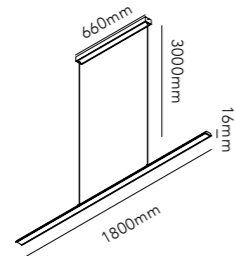

Pendant height up to 3 m.
General measurements for all three sizes:

SLIM S1200

30W LED - 220-240V - IP20 - CRI >90 - Lumen 1830lm

WHITE 2700/3000K	280700
BLACK 2700/3000K	280701

DKK	3.756,- EX VAT / 4.695,- INCL VAT
SEK	5.692,- EX VAT / 7.115,- INCL VAT
EURO	522,- EX VAT