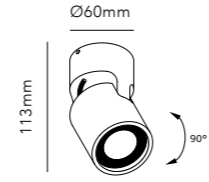

TIP

214

TIP

215