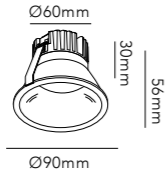

*Anodized surfaces may vary ±10%.

CURVE II Ø90

80mm

CURVE II Ø110

100mm

236

CURVE II Ø90

NEW