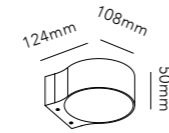

ORBIT W1 UP/DOWN

NEW

2x8W LED - 230V - IP54 - CRI >90
Lumen 1440lm (nominal)(3000K) / 1440lm (2700K)

BRASS* 2700K	270584	NEW
TITANIUM* 2700K	270583	
ROSE GOLD* 2700K	270582	

DKK	2.476,-	EX VAT / 3.095,-	INCL VAT
SEK	3.756,-	EX VAT / 4.695,-	INCL VAT
EURO	344,-	EX VAT	

WHITE 2700K	270580
BLACK 2700K	270581
WHITE 3000K	268320
BLACK 3000K	268321

DKK	2.156,-	EX VAT / 2.695,-	INCL VAT
SEK	3.268,-	EX VAT / 4.085,-	INCL VAT
EURO	299,-	EX VAT