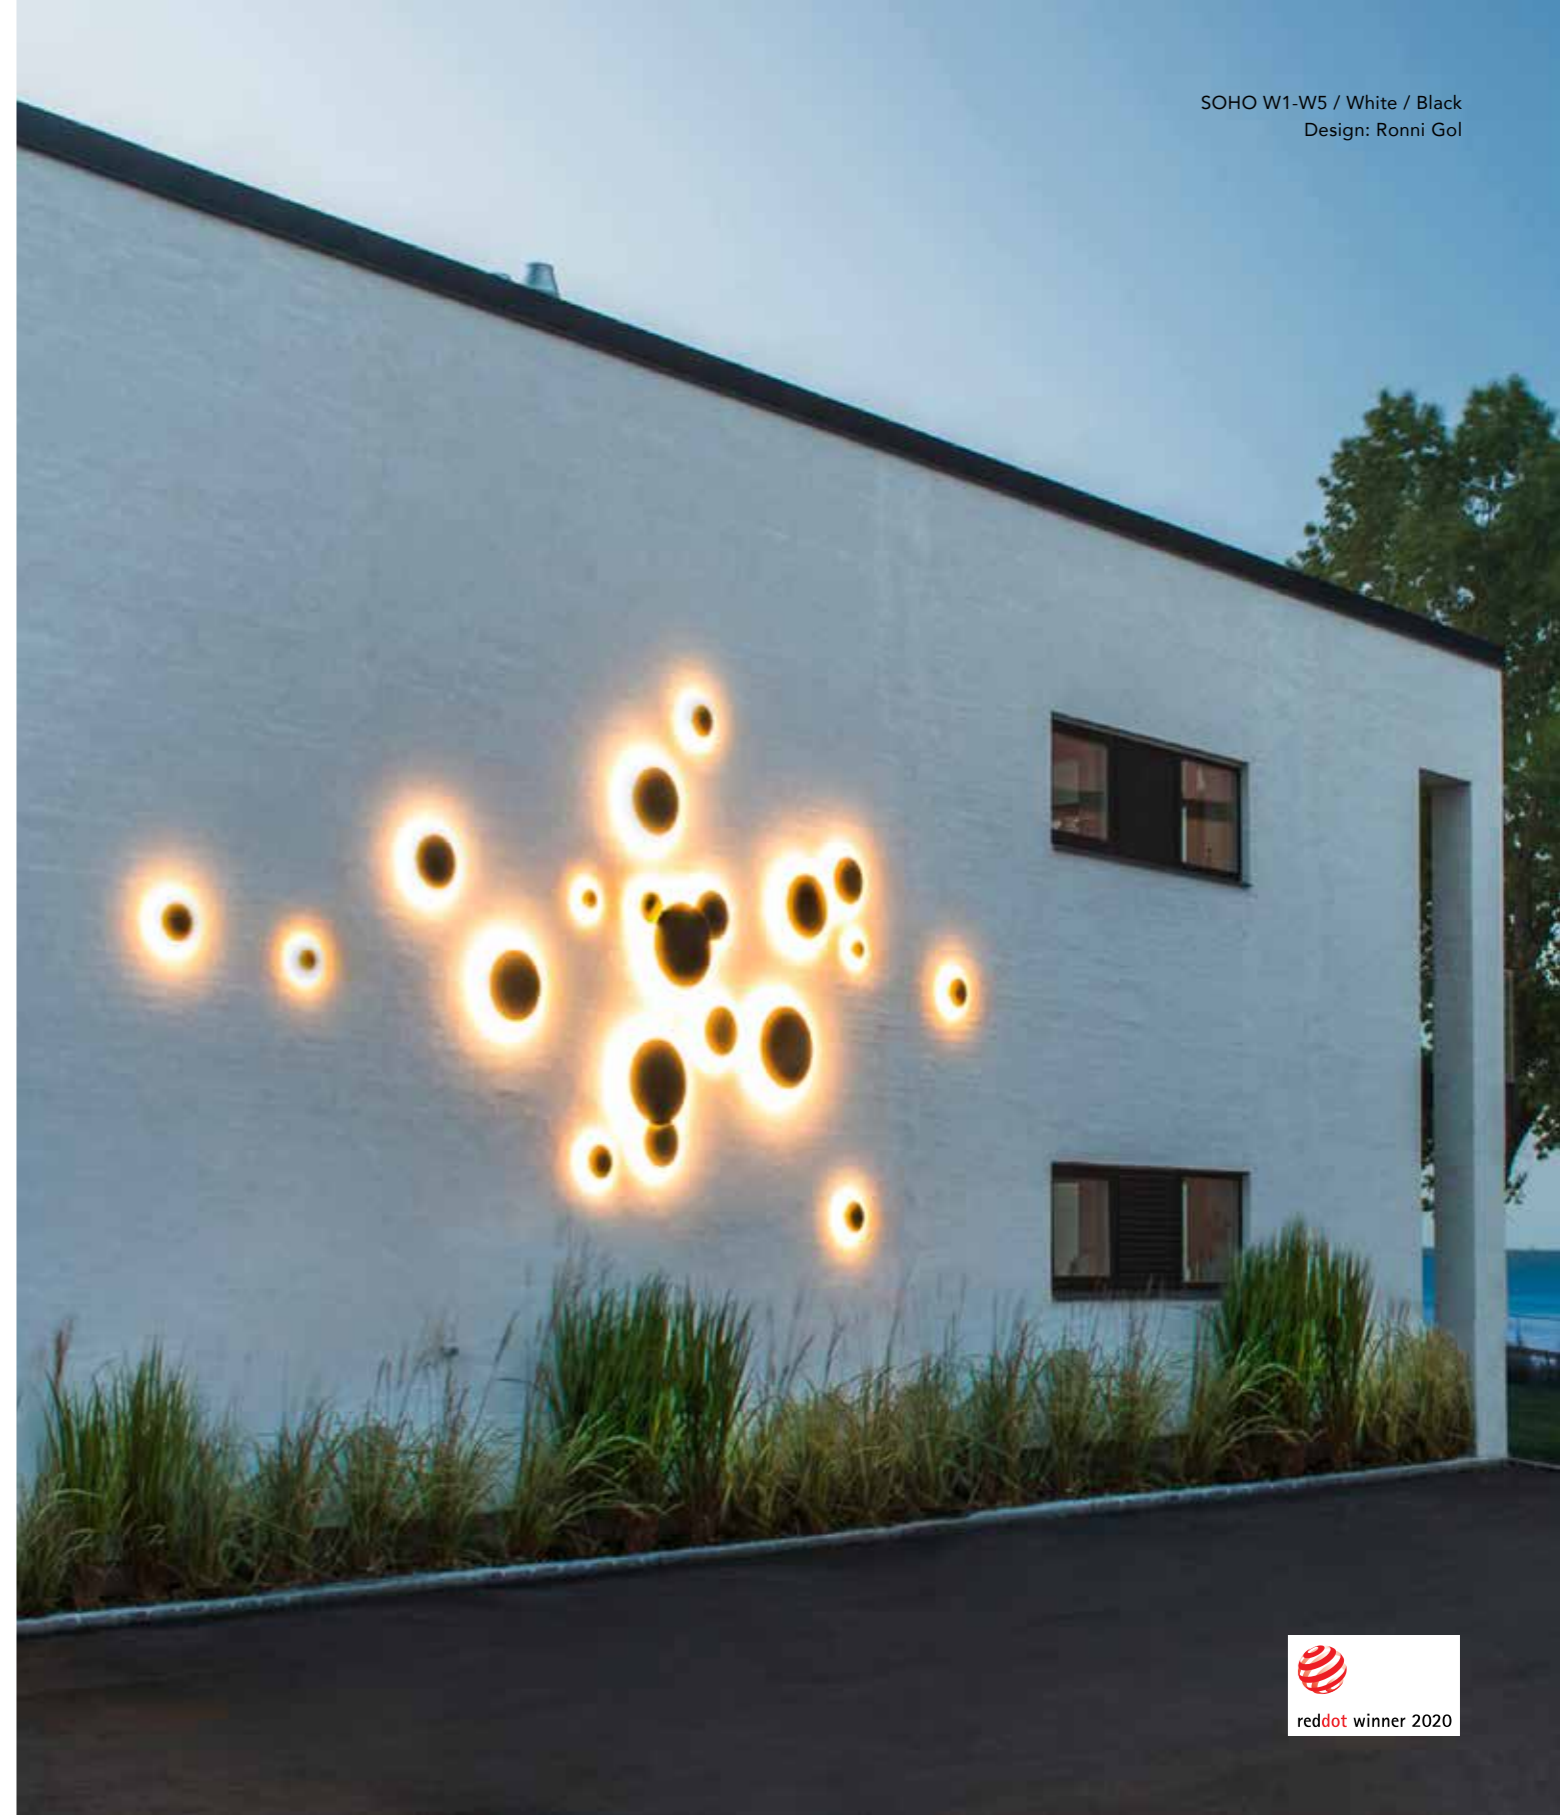

Create dynamic movements or calm uniformity by combining different sizes and colours of the SOHO collection.

There are no creative limits with the award-winning SOHO lamp. SOHO is a wall-mounted LED lighting system, based on recessed round tiles that can be placed creatively on the wall in every imaginable pattern.

The collection is a perfect mood setter, allowing you to freely create visual presence in the design of a room.