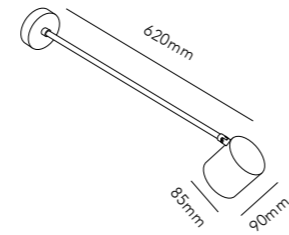

42

CITY L2

10W LED - 230V - IP54 - CRI >90 - Lumen 685lm

BLACK 3000K	257410 - out with stock
DKK	2.796,- EX VAT / 3.495,- INCL VAT
SEK	4.244,- EX VAT / 5.305,- INCL VAT
EURO	388,- EX VAT

CITY

43