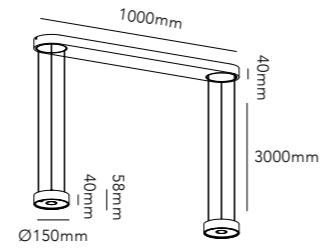

ORBIT PENDANT

Design: Ronni Gol & Nital Patel

Pendant hight up to 3 m.
*Anodized surfaces may vary ±10%.

1. Dimmable with
2. Integrated LIGHT-POINT SMART TUNE Powered by Casambi
   - Integrated touchless sensor
   - External Casambi compatible switches

This product cannot be controlled by external trailing-edge dimmer.

ORBIT PENDANT 1

2X7.5W LED - 220-240V - IP20 - CRI >90
Lumen 900lm

TITANIUM* 2700-5000K	270733
ROSE GOLD* 2700-5000K	270734

DKK	6.796,- EX VAT / 8.495,- INCL VAT
SEK	10.300,- EX VAT / 12.875,- INCL VAT
EURO	944,- EX VAT

ORBIT PENDANT 2

2X10W LED - 220-240V - IP20 - CRI >90
Lumen 1800lm

TITANIUM* 2700-5000K	270735
ROSE GOLD* 2700-5000K	270736

DKK	13.596,- EX VAT / 16.995,- INCL VAT
SEK	20.604,- EX VAT / 25.755,- INCL VAT
EURO	1.888,- EX VAT

ORBIT FLOOR

Design: Ronni Gol & Nital Patel

*Anodized surfaces may vary ±10%.

ORBIT FLOOR is height adjustable.
Both spots can be controlled independently from one another.

1. Dimmable with
2. Integrated touchless sensor

ORBIT FLOOR

NEW

4x7.5W LED - 220-240V - IP20 - CRI >90
Lumen 2250lm

BRASS* 2700K	270783	NEW
TITANIUM* 2700K	270781	
ROSE GOLD* 2700K	270780	
CARB. BLACK* 2700K	270782	

DKK	7.596,- EX VAT / 9.495,- INCL VAT
SEK	11.516,- EX VAT / 14.395,- INCL VAT
EURO	1.055,- EX VAT