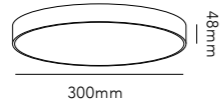

SURFACE

212

SURFACE

213