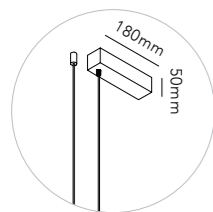

SPIRIT

Design: Ronni Gol

Pendant height up to 3 m.
*Anodized surfaces may vary ±10%.

General measurements for all three sizes:

SPIRIT S1000

3x5W LED - 230V - IP20 - CRI >90 - Lumen 1650lm

TITANIUM/BLACK* 2700K	270614
ROSE GOLD/BLACK* 2700K	270610
DKK	3.756,- EX VAT / 4.695,- INCL VAT
SEK	5.692,- EX VAT / 7.115,- INCL VAT
EURO	522,- EX VAT