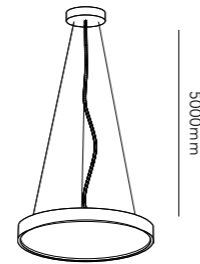

SURFACE 500

32W LED - 230V - IP54 - CRI >90 - Lumen 2660lm

WHITE 3000K	257705
BLACK 3000K	257706
DKK	5.516,- EX VAT / 6.895,- INCL VAT
SEK	8.364,- EX VAT / 10.455,- INCL VAT
EURO	766,- EX VAT

SUSPENSION KIT

Design: LP Design Team

SUSPENSION KIT 2M

Prices are only for the suspension part.

WHITE	257715
BLACK	257716
DKK	396,- EX VAT / 495,- INCL VAT
SEK	604,- EX VAT / 755,- INCL VAT
EURO	55,- EX VAT

SUSPENSION KIT 5M

Prices are only for the suspension part.

WHITE	257717
BLACK	257718
DKK	476,- EX VAT / 595,- INCL VAT
SEK	724,- EX VAT / 905,- INCL VAT
EURO	66,- EX VAT