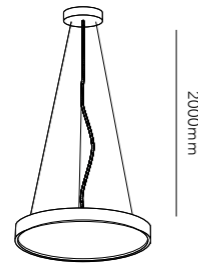

SURFACE 500

32W LED - 230V - IP54 - CRI >90 - Lumen 2660lm

WHITE 3000K	257705
BLACK 3000K	257706
DKK	5.516,- EX VAT / 6.895,- INCL VAT
SEK	8.364,- EX VAT / 10.455,- INCL VAT
EURO	766,- EX VAT

SUSPENSION KIT

Design: LP Design Team

SUSPENSION KIT 2M

Prices are only for the suspension part.

WHITE	257715
BLACK	257716
DKK	396,- EX VAT / 495,- INCL VAT
SEK	604,- EX VAT / 755,- INCL VAT
EURO	55,- EX VAT

SUSPENSION KIT 5M

Prices are only for the suspension part.

WHITE	257717
BLACK	257718
DKK	476,- EX VAT / 595,- INCL VAT
SEK	724,- EX VAT / 905,- INCL VAT
EURO	66,- EX VAT