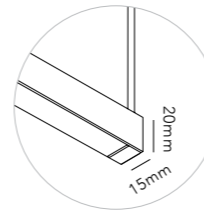

STRIPE

STRIPE PENDANT

Design: Ronni Gol

Pendant height up to 4.5 m.

General measurements for both sizes:

Alternative mounting option:

207

STRIPE S1500