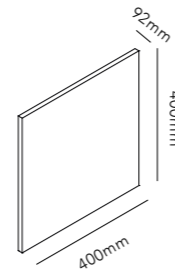

NOHO

NOHO

Design: Ronni Gol

NOHO W1

5W LED - 230V - IP54 - CRI >90 - Lumen 470lm

WHITE 3000K	256400 - out with stock
BLACK 3000K	256401 - out with stock
DKK	1.756,- EX VAT / 2.195,- INCL VAT
SEK	2.668,- EX VAT / 3.335,- INCL VAT
EURO	244,- EX VAT

NOHO W3

9W LED - 230V - IP54 - CRI >90 - Lumen 670lm

WHITE 3000K	256408 - out with stock
BLACK 3000K	256409 - out with stock
DKK	3.116,- EX VAT / 3.895,- INCL VAT
SEK	4.724,- EX VAT / 5.905,- INCL VAT
EURO	433,- EX VAT

124

NOHO W2

7W LED - 230V - IP54 - CRI >90 - Lumen 680lm

WHITE 3000K	256404 - out with stock
BLACK 3000K	256405 - out with stock
DKK	2.396,- EX VAT / 2.995,- INCL VAT
SEK	3.636,- EX VAT / 4.545,- INCL VAT
EURO	333,- EX VAT

NOHO W4

15W LED - 230V - IP54 - CRI >90 - Lumen 1530lm

WHITE 3000K	256412 - out with stock
BLACK 3000K	256413 - out with stock
DKK	3.916,- EX VAT / 4.895,- INCL VAT
SEK	5.940,- EX VAT / 7.425,- INCL VAT
EURO	544,- EX VAT