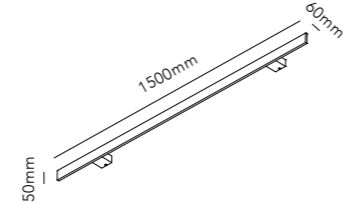

STICK

STICK

Design: Ronni Gol

*Gold is not recommended for outdoor use.

STICK 120

30W LED - 230V - IP54 - CRI >90 - Lumen - 2645lm

WHITE 3000K	256500 - out with stock
GOLD* 3000K	256503 - out with stock

DKK	2.556,- EX VAT / 3.195,- INCL VAT
SEK	3.876,- EX VAT / 4.845,- INCL VAT
EURO	355,- EX VAT

STICK 180

36W LED - 230V - IP54 - CRI >90 - Lumen - 3335lm

WHITE 3000K	256508 - out with stock
GOLD* 3000K	256511 - out with stock

DKK	3.196,- EX VAT / 3.995,- INCL VAT
SEK	4.844,- EX VAT / 6.055,- INCL VAT
EURO	444,- EX VAT

200

STICK 150

30W LED - 230V - IP54 - CRI >90 - Lumen - 2645lm

GOLD* 3000	256507 - out with stock

DKK	2.956,- EX VAT / 3.695,- INCL VAT
SEK	4.484,- EX VAT / 5.605,- INCL VAT
EURO	411,- EX VAT

STICK

201