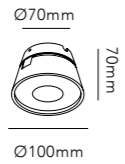

VANTAGE

224

VANTAGE

225