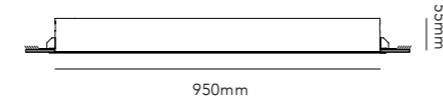

SKY 950

80W LED - 230V - IP20 - CRI >90 - Lumen 5525lm

WHITE 3000K	257732 - out with stock
DKK	12.796,- EX VAT / 15.995,- INCL VAT
SEK	19.388,- EX VAT / 24.235,- INCL VAT
EURO	1777,- EX VAT