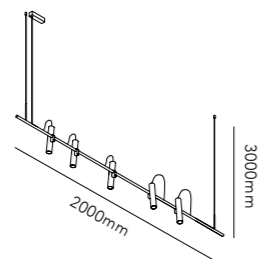

SPIRIT S2000

5x5W LED - 230V - IP20 - CRI >90 - Lumen 2750lm

TITANIUM/BLACK* 2700K	270634
ROSE GOLD/BLACK* 2700K	270630
DKK	5.996,- EX VAT / 7.495,- INCL VAT
SEK	9.092,- EX VAT / 11.365,- INCL VAT
EURO	833,- EX VAT