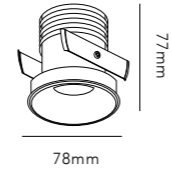

LOTUS

244

LOTUS

Design: Ronni Gol

LOTUS 1

4W LED - 220-240V - IP54 - CRI >90
Lumen 360lm (nominal)

WHITE ^{2700K}	270290 - out with stock
BLACK ^{2700K}	270291 - out with stock
DKK	796,- EX VAT / 995,- INCL VAT
SEK	1.212,- EX VAT / 1.515,- INCL VAT
EURO	111,- EX VAT

LOTUS 2

8W LED - 220-240V - IP54 - CRI >90
Lumen 720lm (nominal)

MATT ACRYLIC ^{2700K}	270501 - out with stock
BLACK ^{2700K}	270301 - out with stock
DKK	956,- EX VAT / 1.195,- INCL VAT
SEK	1.452,- EX VAT / 1.815,- INCL VAT
EURO	133,- EX VAT

LOTUS 1

LOTUS 2

LOTUS 3

LOTUS 3

15W LED - 220-240V - IP54 - CRI >90
Lumen 1350lm (nominal)

MATT ACRYLIC ^{2700K}	270502 - out with stock
WHITE ^{2700K}	270310 - out with stock
BLACK ^{2700K}	270311 - out with stock
DKK	1.196,- EX VAT / 1.495,- INCL VAT
SEK	1.820,- EX VAT / 2.275,- INCL VAT
EURO	166,- EX VAT