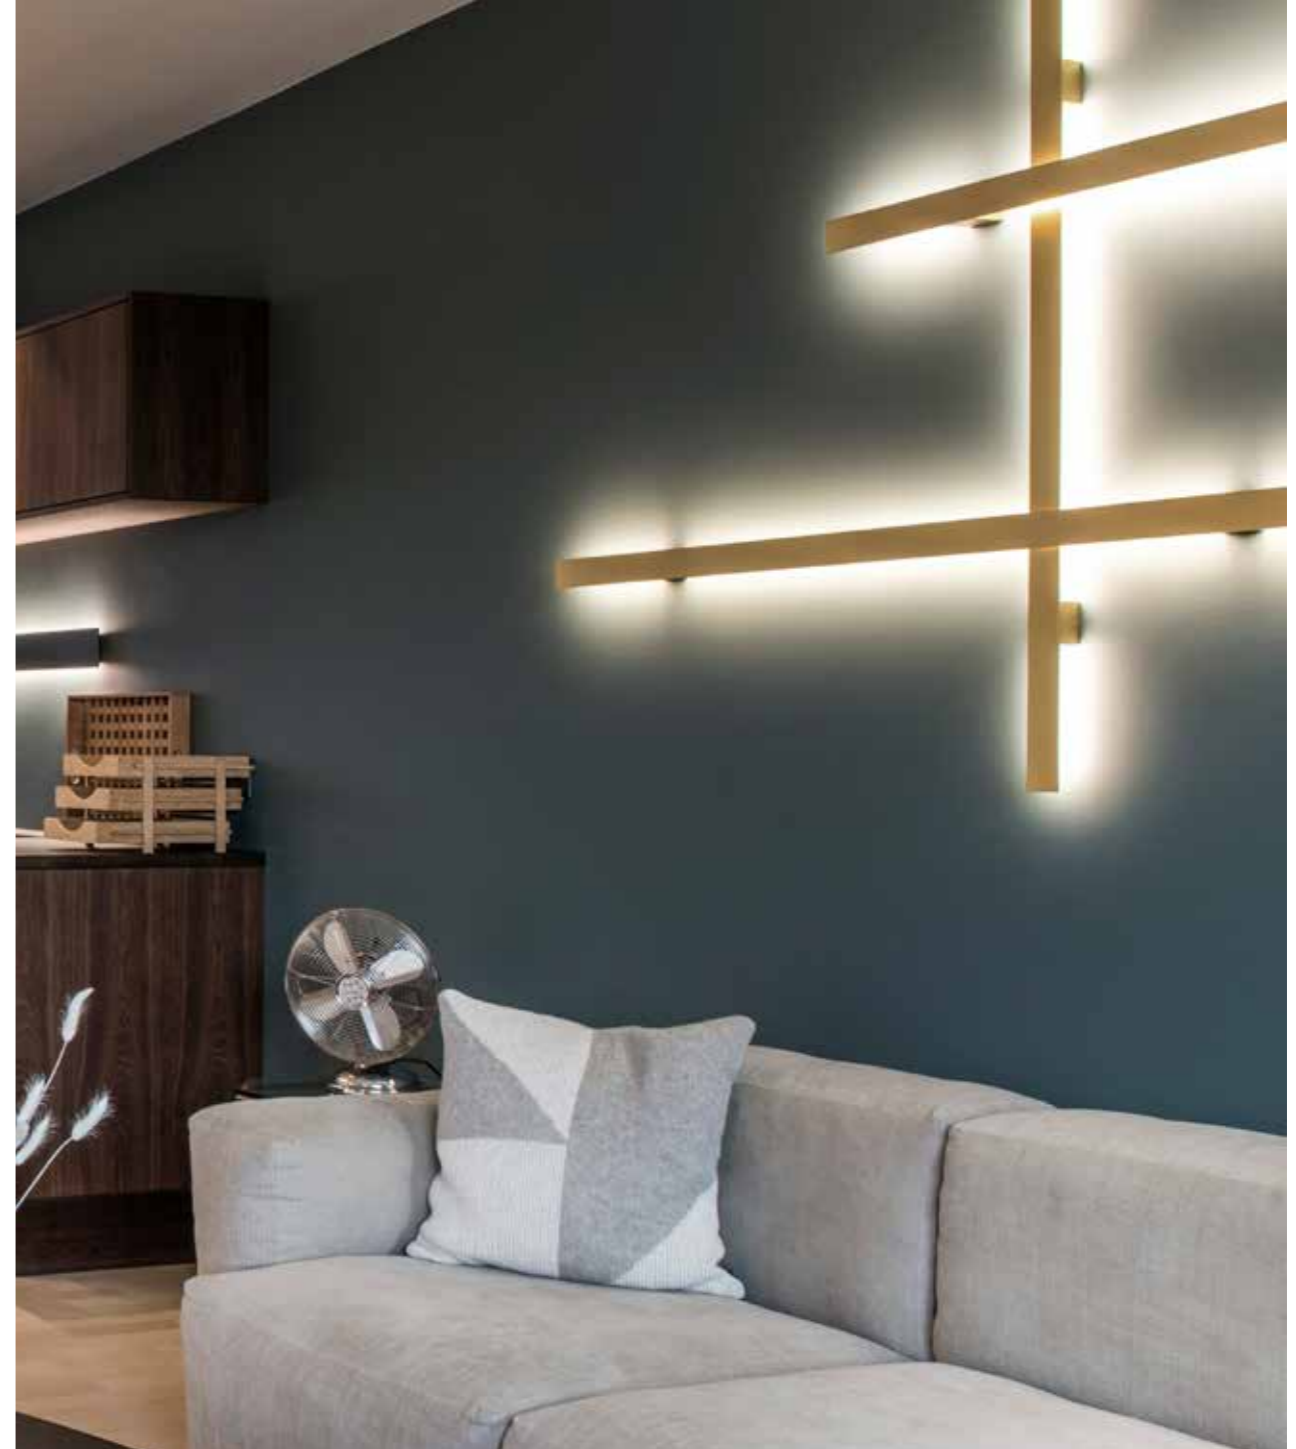

STICK

STICK

Design: Ronni Gol

*Gold is not recommended for outdoor use.

STICK 120

30W LED - 230V - IP54 - CRI >90 - Lumen - 2645lm

WHITE 3000K	256500 - out with stock
GOLD* 3000K	256503 - out with stock

DKK	2.556,- EX VAT / 3.195,- INCL VAT
SEK	3.876,- EX VAT / 4.845,- INCL VAT
EURO	355,- EX VAT

STICK 180

36W LED - 230V - IP54 - CRI >90 - Lumen - 3335lm

WHITE 3000K	256508 - out with stock
GOLD* 3000K	256511 - out with stock

DKK	3.196,- EX VAT / 3.995,- INCL VAT
SEK	4.844,- EX VAT / 6.055,- INCL VAT
EURO	444,- EX VAT

200

STICK 150

30W LED - 230V - IP54 - CRI >90 - Lumen - 2645lm

GOLD* 3000	256507 - out with stock

DKK	2.956,- EX VAT / 3.695,- INCL VAT
SEK	4.484,- EX VAT / 5.605,- INCL VAT
EURO	411,- EX VAT

STICK

201