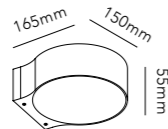

ORBIT MINI UP/DOWN

NEW

2x4W LED - 230V - IP54 - CRI >90
Lumen 720lm (nominal)(3000K) / 720lm (2700K)

BRASS* 2700K	270574	NEW
TITANIUM* 2700K	270573	
ROSE GOLD* 2700K	270572	

DKK	1.836,-	EX VAT / 2.295,-	INCL VAT
SEK	2.788,-	EX VAT / 3.485,-	INCL VAT
EURO	255,-	EX VAT	

WHITE 2700K	270570
BLACK 2700K	270571
WHITE 3000K	268310
BLACK 3000K	268311

DKK	1.596,-	EX VAT / 1.995,-	INCL VAT
SEK	2.420,-	EX VAT / 3.025,-	INCL VAT
EURO	222,-	EX VAT	

ORBIT W2 UP/DOWN

NEW

2x12W LED - 230V - IP54 - CRI >90
Lumen 2160lm (nominal) (3000K) / 2160lm (2700K)

BRASS* 2700K	270594	NEW
TITANIUM* 2700K	270593	
ROSE GOLD* 2700K	270592	

DKK	3.676,-	EX VAT / 4.595,-	INCL VAT
SEK	5.572,-	EX VAT / 6.965,-	INCL VAT
EURO	511,-	EX VAT	

WHITE 2700K	270590
BLACK 2700K	270591
WHITE 3000K	268330
BLACK 3000K	268331

DKK	3.196,-	EX VAT / 3.995,-	INCL VAT
SEK	4.844,-	EX VAT / 6.055,-	INCL VAT
EURO	444,-	EX VAT