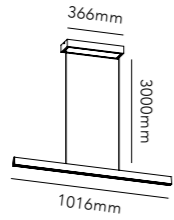

EDGE LINEAR

Design: Nital Patel

Pendant height up to 3 m.
*Anodized surfaces may vary ±10%.

1. Dimmable with
2. Integrated LIGHT-POINT SMART TUNE Powered by Casambi
   - Integrated touchless sensor
   - External Casambi compatible switches

This product cannot be controlled by external trailing-edge dimmer.

EDGE LINEAR S1000

NEW

10W+20W LED - 220-240V - IP20 - CRI >90
Lumen 1800lm

BRASS* 2700-5000K	270553	NEW
CARB. BLACK* 2700-5000K	270550	NEW
TITANIUM* 2700-5000K	270551	
ROSE GOLD* 2700-5000K	270552	

DKK	7.596,-	EX VAT / 9.495,-	INCL VAT
SEK	11.516,-	EX VAT / 14.395,-	INCL VAT
EURO	1.055,-	EX VAT	

EDGE LINEAR S1500

NEW

15W+30W LED - 220-240V - IP20 - CRI >90
Lumen 2700lm

BRASS* 2700-5000K	270563	NEW
CARB. BLACK* 2700-5000K	270560	NEW
TITANIUM* 2700-5000K	270561	
ROSE GOLD* 2700-5000K	270562	

DKK	9.596,-	EX VAT / 11.995,-	INCL VAT
SEK	14.540,-	EX VAT / 18.175,-	INCL VAT
EURO	1.333,-	EX VAT	

EDGE LINEAR S2000

NEW

20W+40W LED - 220-240V - IP20 - CRI >90
Lumen 3600lm

BRASS* 2700-5000K	270566	NEW
CARB. BLACK* 2700-5000K	270567	NEW
TITANIUM* 2700-5000K	270564	
ROSE GOLD* 2700-5000K	270565	

DKK	11.996,-	EX VAT / 14.995,-	INCL VAT
SEK	18.180,-	EX VAT / 22.725,-	INCL VAT
EURO	1.666,-	EX VAT	

General measurements for all three sizes: