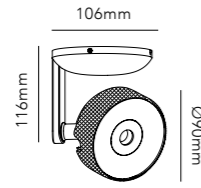

COSMO CEILING

Design: Nital Patel

*Anodized surfaces may vary ±10%.

COSMO C1 NEW

10W LED - 220-240V - IP20 - CRI >90
Lumen 726lm (nominal)

BRASS* 2700K	271004	NEW
TITANIUM* 2700K	271003	NEW
ROSE GOLD* 2700K	271002	NEW
CARB. BLACK* 2700K	271001	NEW

DKK	2.156,-	EX VAT / 2.695,-	INCL VAT
SEK	3.268,-	EX VAT / 4.085,-	INCL VAT
EURO	299,-	EX VAT	

WHITE 2700K	271000	NEW

DKK	1.996,-	EX VAT / 2.495,-	INCL VAT
SEK	3.028,-	EX VAT / 3.785,-	INCL VAT
EURO	277,-	EX VAT	

COSMO C2 NEW

2x10W LED - 220-240V - IP20 - CRI >90
Lumen 1450lm (nominal)

BRASS* 2700K	271014	NEW
TITANIUM* 2700K	271013	NEW
ROSE GOLD* 2700K	271012	NEW
CARB. BLACK* 2700K	271011	NEW

DKK	3.596,-	EX VAT / 4.495,-	INCL VAT
SEK	5.452,-	EX VAT / 6.815,-	INCL VAT
EURO	499,-	EX VAT	

WHITE 2700	271010	NEW

DKK	3.436,-	EX VAT / 4.295,-	INCL VAT
SEK	5.212,-	EX VAT / 6.515,-	INCL VAT
EURO	477,-	EX VAT