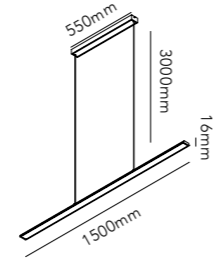

174

SLIM S1500

34W LED - 220-240V - IP20 - CRI >90 - Lumen 2140lm

WHITE 2700/3000K	280710
BLACK 2700/3000K	280711

DKK	4.716,- EX VAT / 5.895,- INCL VAT
SEK	7.148,- EX VAT / 8.935,- INCL VAT
EURO	655,- EX VAT