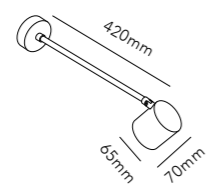

CITY

CITY LONG

Design: Marie Holsting

- LED
- dim.
- IN DOOR
- OUT DOOR
- IP54

CITY L1

6W LED - 230V - IP54 - CRI >90 - Lumen 405lm

BLACK 3000K	257408 - out with stock
DKK	2.396,- EX VAT / 2.995,- INCL VAT
SEK	3.636,- EX VAT / 4.545,- INCL VAT
EURO	333,- EX VAT

42

CITY L2

10W LED - 230V - IP54 - CRI >90 - Lumen 685lm

BLACK 3000K	257410 - out with stock
DKK	2.796,- EX VAT / 3.495,- INCL VAT
SEK	4.244,- EX VAT / 5.305,- INCL VAT
EURO	388,- EX VAT

CITY

43