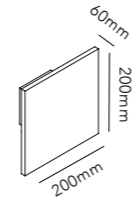

124

NOHO W2

7W LED - 230V - IP54 - CRI >90 - Lumen 680lm

WHITE 3000K	256404 - out with stock
BLACK 3000K	256405 - out with stock
DKK	2.396,- EX VAT / 2.995,- INCL VAT
SEK	3.636,- EX VAT / 4.545,- INCL VAT
EURO	333,- EX VAT