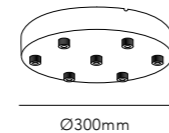

CEILING BASE

CEILING BASE L

Design: LP Design team
Use it for DROP or ZERO PENDANT

CEILING BASE L1000 3 PENDANTS

WHITE	280540 - out with stock
BLACK	280541 - out with stock
DKK	2.156,- EX VAT / 2.695,- INCL VAT
SEK	3.268,- EX VAT / 4.085,- INCL VAT
EURO	299,- EX VAT

CEILING BASE Ø200 3 PENDANTS

WHITE	280530 - out with stock
BLACK	280531
DKK	1.196,- EX VAT / 1.495,- INCL VAT
SEK	1.820,- EX VAT / 2.275,- INCL VAT
EURO	166,- EX VAT

CEILING BASE Ø

Design: LP Design team
Use it for DROP or ZERO PENDANT

252

CEILING BASE L1800 5 PENDANTS

WHITE	280543 - out with stock
BLACK	280544 - out with stock
DKK	3.756,- EX VAT / 4.695,- INCL VAT
SEK	5.692,- EX VAT / 7.115,- INCL VAT
EURO	522,- EX VAT

CEILING BASE Ø300 7 PENDANTS

WHITE	280533 - out with stock
BLACK	280534
DKK	1.996,- EX VAT / 2.495,- INCL VAT
SEK	3.028,- EX VAT / 3.785,- INCL VAT
EURO	277,- EX VAT

CEILING BASE

253

CEILING BASE Ø400 11 PENDANTS

WHITE	280536
BLACK	280537
DKK	2.796,- EX VAT / 3.495,- INCL VAT
SEK	4.244,- EX VAT / 5.305,- INCL VAT
EURO	388,- EX VAT