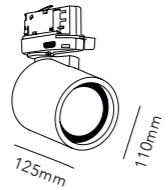

FOCUS PRO TRACK 3-PHASE

20W LED - 230V - IP20 - CRI >90
Lumen 1800lm (nominal)

BLACK 3000K	261657
DKK	1.836,- EX VAT / 2.295,- INCL VAT
SEK	2.788,- EX VAT / 3.485,- INCL VAT
EURO	255,- EX VAT