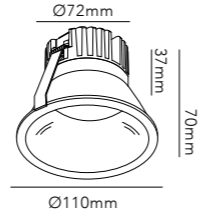

CURVE II Ø110

NEW

15W LED - 220-240V - IP54 - CRI >90 - Lumen 1050lm

BRASS* 2700/3000K	270949	NEW
TITANIUM* 2700/3000K	270948	
ROSE GOLD* 2700/3000K	270947	
CARB. BLACK* 2700/3000K	270946	

DKK	1.356,- EX VAT / 1.695,- INCL VAT
SEK	2.060,- EX VAT / 2.575,- INCL VAT
EURO	188,- EX VAT

WHITE 2700/3000K	270945

DKK	1.276,- EX VAT / 1.595,- INCL VAT
SEK	1.940,- EX VAT / 2.425,- INCL VAT
EURO	177,- EX VAT