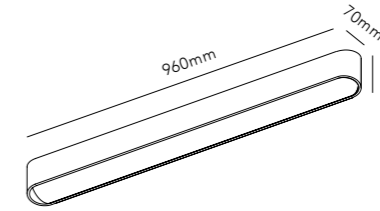

33

AURA W4

NEW

32W LED - 220-240V - IP20 - CRI >90
Lumen 3520lm (nominal)

WHITE 2700/3000	281090	NEW

DKK	4.796,-	EX VAT / 5.995,-	INCL VAT
SEK	7.268,-	EX VAT / 9.085,-	INCL VAT
EURO	666,-	EX VAT	

All AURA WALL lamps are spaced 10 cm from the wall