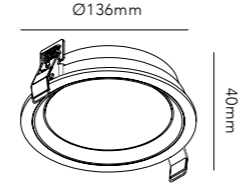

OPTIC IN 1+

10W LED - 230V - IP54 - CRI >90
Lumen 900lm (nominal)

WHITE 2700K	270330
BLACK 2700K	270331
DKK	1.996,- EX VAT / 2.495,- INCL VAT
SEK	3.028,- EX VAT / 3.785,- INCL VAT
EURO	277,- EX VAT