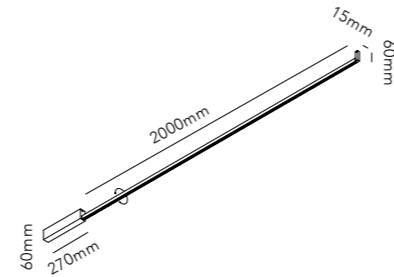

206

STRIPE C/W S2000

33W LED - 230V - IP20 - CRI >90 - Lumen 2970lm

WHITE 2700K	270670
BLACK 2700K	270671

DKK	3.996,- EX VAT / 4.995,- INCL VAT
SEK	6.060,- EX VAT / 7.575,- INCL VAT
EURO	555,- EX VAT

STRIPE

STRIPE PENDANT

Design: Ronni Gol

Pendant height up to 4.5 m.

General measurements for both sizes:

Alternative mounting option:

207

STRIPE S1500

30W LED - 230V - IP20 - CRI >90
Lumen 2430lm (nominal)

WHITE 2700K	270360
BLACK 2700K	270361

DKK	3.596,- EX VAT / 4.495,- INCL VAT
SEK	5.452,- EX VAT / 6.815,- INCL VAT
EURO	499,- EX VAT