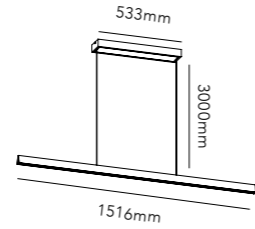

EDGE LINEAR

Design: Nital Patel

Pendant height up to 3 m.
*Anodized surfaces may vary ±10%.

1. Dimmable with
2. Integrated LIGHT-POINT SMART TUNE Powered by Casambi
   - Integrated touchless sensor
   - External Casambi compatible switches

This product cannot be controlled by external trailing-edge dimmer.

EDGE LINEAR S1000

NEW

10W+20W LED - 220-240V - IP20 - CRI >90
Lumen 1800lm

BRASS* 2700-5000K	270553	NEW
CARB. BLACK* 2700-5000K	270550	NEW
TITANIUM* 2700-5000K	270551	
ROSE GOLD* 2700-5000K	270552	

DKK	7.596,-	EX VAT / 9.495,-	INCL VAT
SEK	11.516,-	EX VAT / 14.395,-	INCL VAT
EURO	1.055,-	EX VAT	

EDGE LINEAR S1500

NEW

15W+30W LED - 220-240V - IP20 - CRI >90
Lumen 2700lm

BRASS* 2700-5000K	270563	NEW
CARB. BLACK* 2700-5000K	270560	NEW
TITANIUM* 2700-5000K	270561	
ROSE GOLD* 2700-5000K	270562	

DKK	9.596,-	EX VAT / 11.995,-	INCL VAT
SEK	14.540,-	EX VAT / 18.175,-	INCL VAT
EURO	1.333,-	EX VAT	

EDGE LINEAR S2000

NEW

20W+40W LED - 220-240V - IP20 - CRI >90
Lumen 3600lm

BRASS* 2700-5000K	270566	NEW
CARB. BLACK* 2700-5000K	270567	NEW
TITANIUM* 2700-5000K	270564	
ROSE GOLD* 2700-5000K	270565	

DKK	11.996,-	EX VAT / 14.995,-	INCL VAT
SEK	18.180,-	EX VAT / 22.725,-	INCL VAT
EURO	1.666,-	EX VAT	

General measurements for all three sizes: