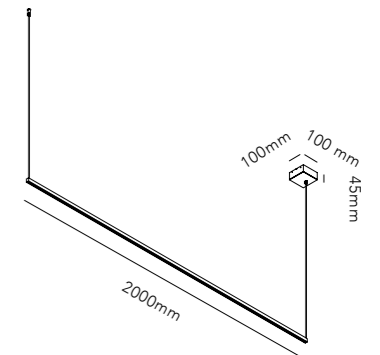

STRIPE S2000

36W LED - 230V - IP20 - CRI >90
Lumen 2970lm (nominal)

WHITE 2700K	270370
BLACK 2700K	270371

DKK	4.316,- EX VAT / 5.395,- INCL VAT
SEK	6.540,- EX VAT / 8.175,- INCL VAT
EURO	599,- EX VAT