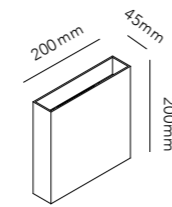

50

COMPACT UP/DOWN W2

2x6W LED - 230V - IP54 - CRI >90
Lumen 515lm (3000K) / 479lm (2700K)

TITANIUM* 2700/3000K	270016
ROSE GOLD* 2700/3000K	270015
DKK	2.796,- EX VAT / 3.495,- INCL VAT
SEK	4.244,- EX VAT / 5.305,- INCL VAT
EURO	388,- EX VAT

WHITE 2700/3000K	270013
BLACK 2700/3000K	270014

DKK	2.636,- EX VAT / 3.295,- INCL VAT
SEK	3.996,- EX VAT / 4.995,- INCL VAT
EURO	366,- EX VAT