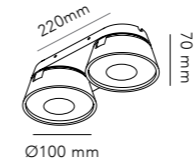

VANTAGE

224

VANTAGE

225