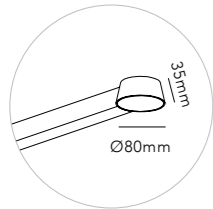

Pendant height up to 3 m.
* Anodized surfaces may vary ±10%.

General measurements for all three sizes:

132

OPTIC LINEAR L1500

4x6W LED - 220-240V - IP20 - CRI >90
Lumen 1500lm

TITANIUM* 2700/3000K	270911
ROSE GOLD* 2700/3000K	270912
CARB. BLACK* 2700/3000K	270910