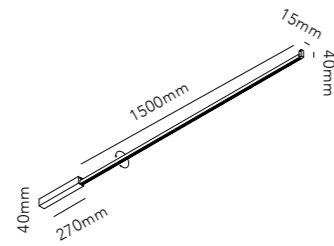

STRIPE

STRIPE CEILING/WALL

Design: Ronni Gol

STRIPE C/W S1500

30W LED - 230V - IP20 - CRI >90 - Lumen 2700lm

WHITE 2700K	270660
BLACK 2700K	270661

DKK	3.516,- EX VAT / 4.395,- INCL VAT
SEK	5.332,- EX VAT / 6.665,- INCL VAT
EURO	488,- EX VAT

206

STRIPE C/W S2000

33W LED - 230V - IP20 - CRI >90 - Lumen 2970lm

WHITE 2700K	270670
BLACK 2700K	270671

DKK	3.996,- EX VAT / 4.995,- INCL VAT
SEK	6.060,- EX VAT / 7.575,- INCL VAT
EURO	555,- EX VAT

STRIPE

STRIPE PENDANT

Design: Ronni Gol

Pendant height up to 4.5 m.

General measurements for both sizes:

Alternative mounting option:

207

STRIPE S1500

30W LED - 230V - IP20 - CRI >90
Lumen 2430lm (nominal)

WHITE 2700K	270360
BLACK 2700K	270361

DKK	3.596,- EX VAT / 4.495,- INCL VAT
SEK	5.452,- EX VAT / 6.815,- INCL VAT
EURO	499,- EX VAT

STRIPE S2000

36W LED - 230V - IP20 - CRI >90
Lumen 2970lm (nominal)

WHITE 2700K	270370
BLACK 2700K	270371

DKK	4.316,- EX VAT / 5.395,- INCL VAT
SEK	6.540,- EX VAT / 8.175,- INCL VAT
EURO	599,- EX VAT