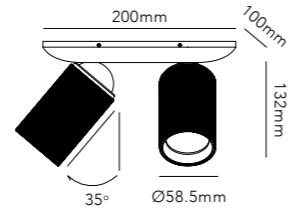

RAW 2

NEW

2x6W LED - 230V - IP54 - CRI >90 - Lumen 1050lm

BRASS* 3000K	270959	NEW
TITANIUM* 3000K	270958	
ROSE GOLD* 3000K	270957	
CARB. BLACK* 3000K	270956	

DKK	3.036,-	EX VAT / 3.795,-	INCL VAT
SEK	4.604,-	EX VAT / 5.755,-	INCL VAT
EURO	422,-	EX VAT