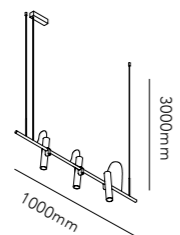

SPIRIT

Design: Ronni Gol

Pendant height up to 3 m.
*Anodized surfaces may vary ±10%.

General measurements for all three sizes:

SPIRIT S1000

3x5W LED - 230V - IP20 - CRI >90 - Lumen 1650lm

TITANIUM/BLACK* 2700K	270614
ROSE GOLD/BLACK* 2700K	270610
DKK	3.756,- EX VAT / 4.695,- INCL VAT
SEK	5.692,- EX VAT / 7.115,- INCL VAT
EURO	522,- EX VAT