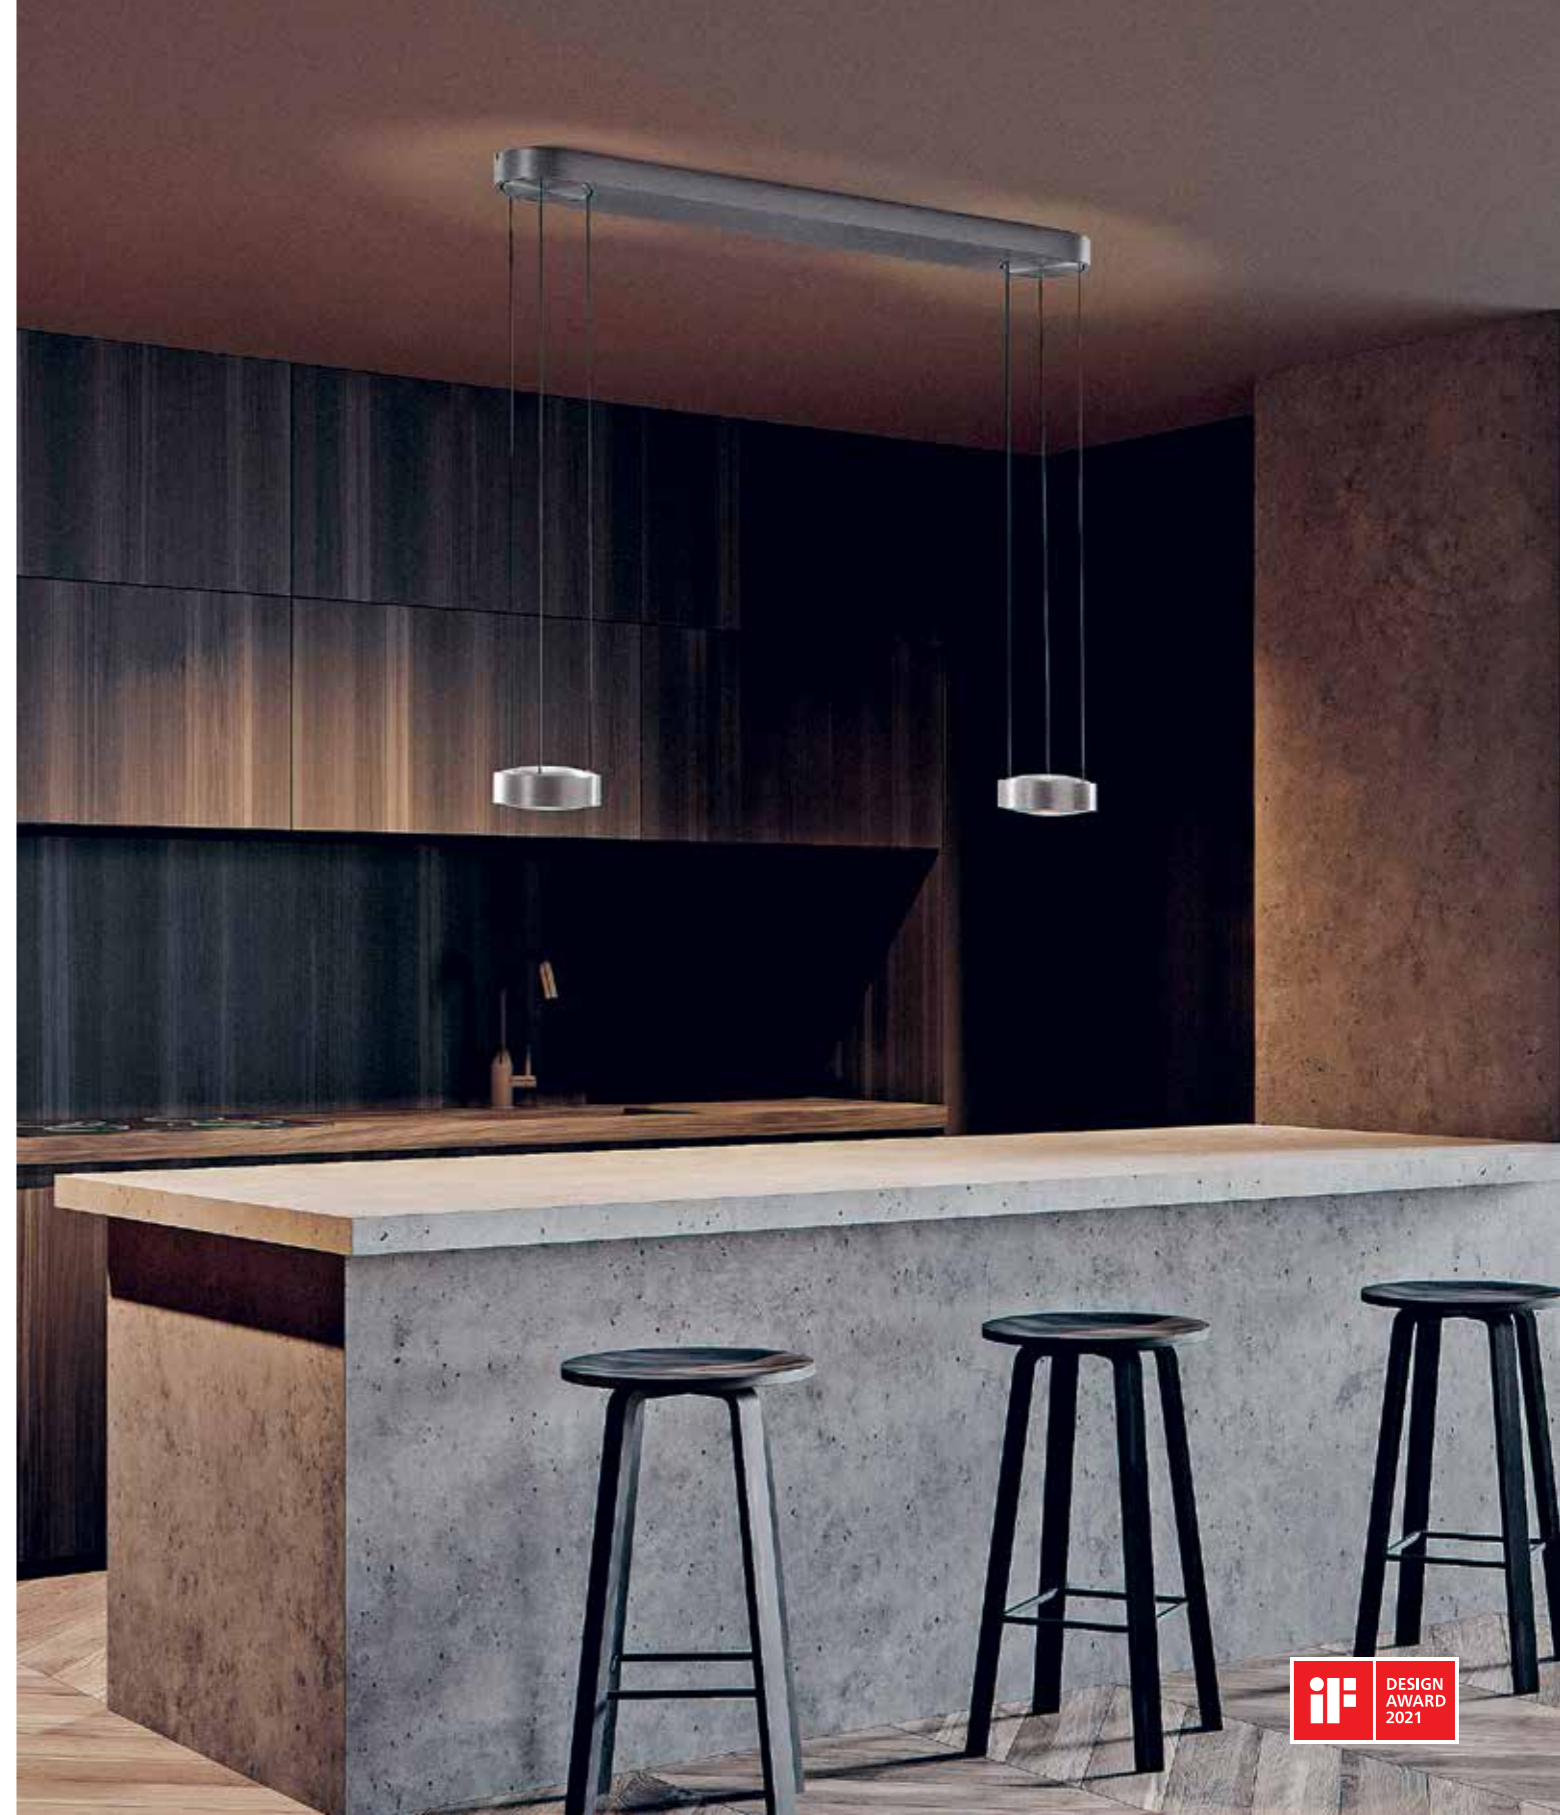

LEFT PAGE ORBIT PENDANT / Rose Gold
RIGHT PAGE ORBIT PENDANT / Titanium
Design: Ronni Gol & Nital Patel

ORBIT

136

The ORBIT FLOOR lamp is height adjustable and can be operated by the touchless sensor to turn the light on/off and adjust the light intensity. Both spots can be controlled independently from one another, thus allowing users to shape their light.