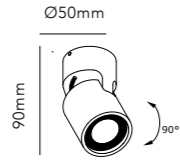

TIP

214

TIP

215