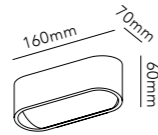

32

AURA W1

NEW

6W LED - 220-240V - IP20 - CRI >90
Lumen 660lm (nominal)

BRASS* 2700/3000K	270964	NEW
TITANIUM* 2700/3000K	270963	
ROSE GOLD* 2700/3000K	270962	

DKK	1.676,-	EX VAT / 2.095,-	INCL VAT
SEK	2.540,-	EX VAT / 3.175,-	INCL VAT
EURO	233,-	EX VAT	

WHITE 2700/3000K	270960	
BLACK 2700/3000K	270961	

DKK	1.516,-	EX VAT / 1.895,-	INCL VAT
SEK	2.300,-	EX VAT / 2.875,-	INCL VAT
EURO	211,-	EX VAT