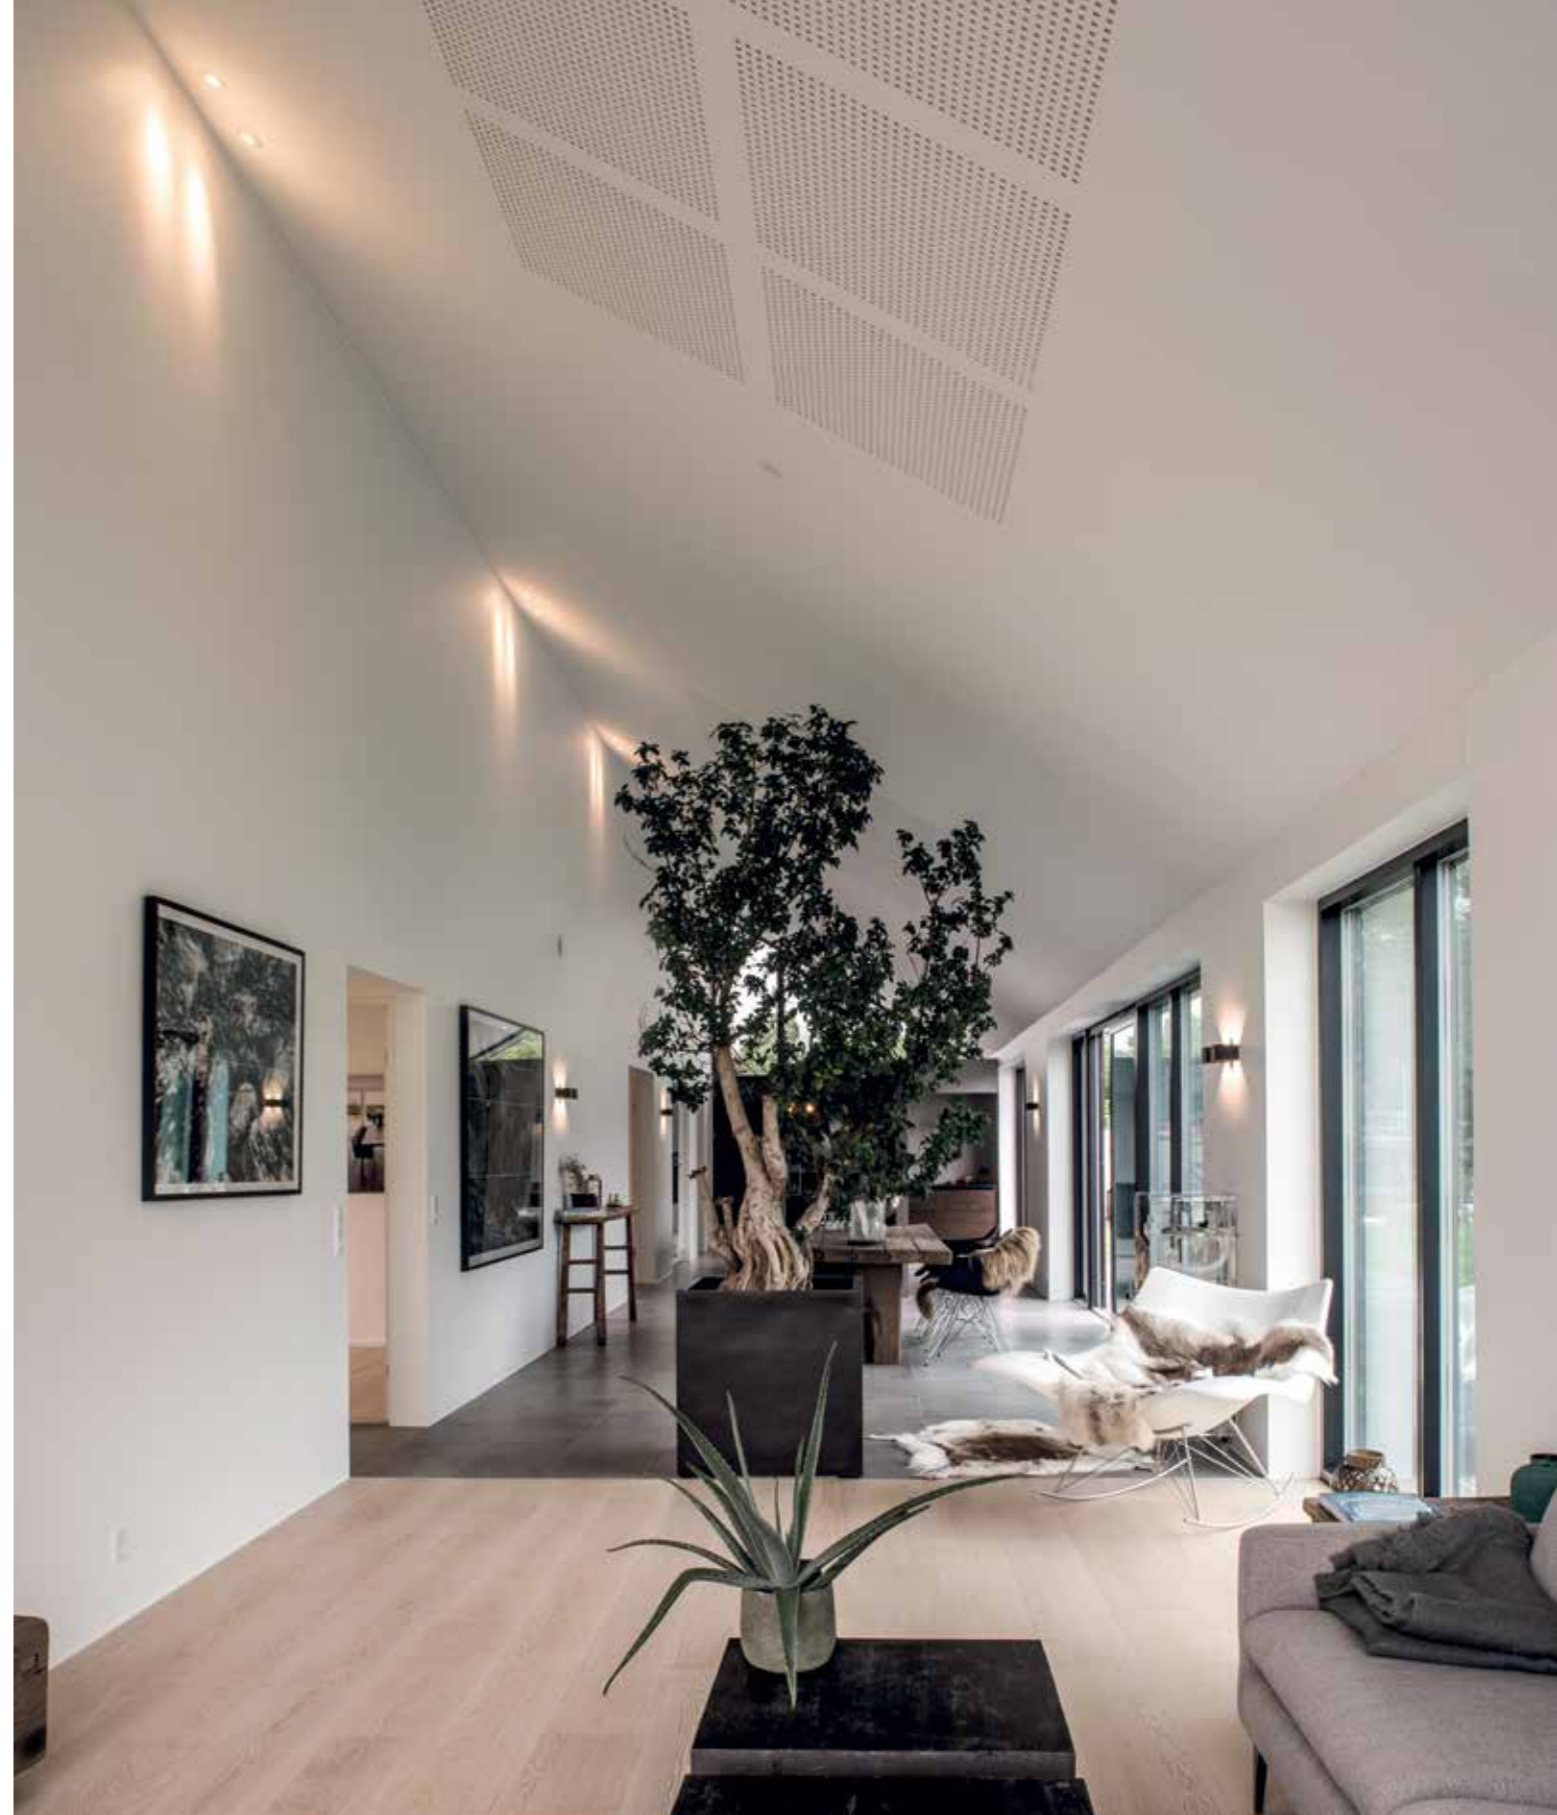

LOGIC

Design: Ronni Gol

LOGIC ROUND

81mm

LOGIC ROUND

6W LED - 230V - IP54 - CRI >90 - Lumen 375lm

WHITE 3000K	262140
DKK	796,- EX VAT / 995,- INCL VAT
SEK	1.212,- EX VAT / 1.515,- INCL VAT
EURO	111,- EX VAT