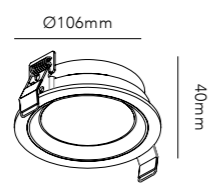

248

OPTIC IN 1

6W LED - 230V - IP54 - CRI >90
Lumen 540lm (nominal)

WHITE 2700K	270320
BLACK 2700K	270321
DKK	1.356,- EX VAT / 1.695,- INCL VAT
SEK	2.060,- EX VAT / 2.575,- INCL VAT
EURO	188,- EX VAT