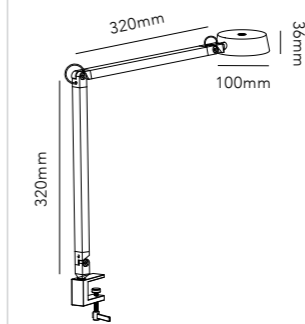

DARK T1

NEW

10W LED - 220-240V - IP20 - CRI >90
Lumen 780lm (nominal)

BRASS* 3000K	271134	NEW
TITANIUM* 3000K	271133	NEW
ROSE GOLD* 3000K	271132	NEW
CARB. BLACK* 3000K	271131	NEW

DKK	3.116,-	EX VAT / 3.895,-	INCL VAT
SEK	4.724,-	EX VAT / 5.905,-	INCL VAT
EURO	433,-	EX VAT	

WHITE 3000K	271130	NEW

DKK	2.796,-	EX VAT / 3.495,-	INCL VAT
SEK	4.244,-	EX VAT / 5.305,-	INCL VAT
EURO	388,-	EX VAT