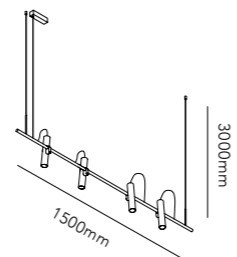

196

SPIRIT S1500

4x5W LED - 230V - IP20 - CRI >90 - Lumen 2200lm

TITANIUM/BLACK* 2700K	270624
ROSE GOLD/BLACK* 2700K	270620
DKK	4.796,- EX VAT / 5.995,- INCL VAT
SEK	7.268,- EX VAT / 9.085,- INCL VAT
EURO	666,- EX VAT