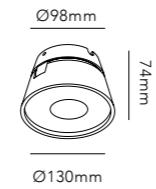

VANTAGE

224

VANTAGE

225