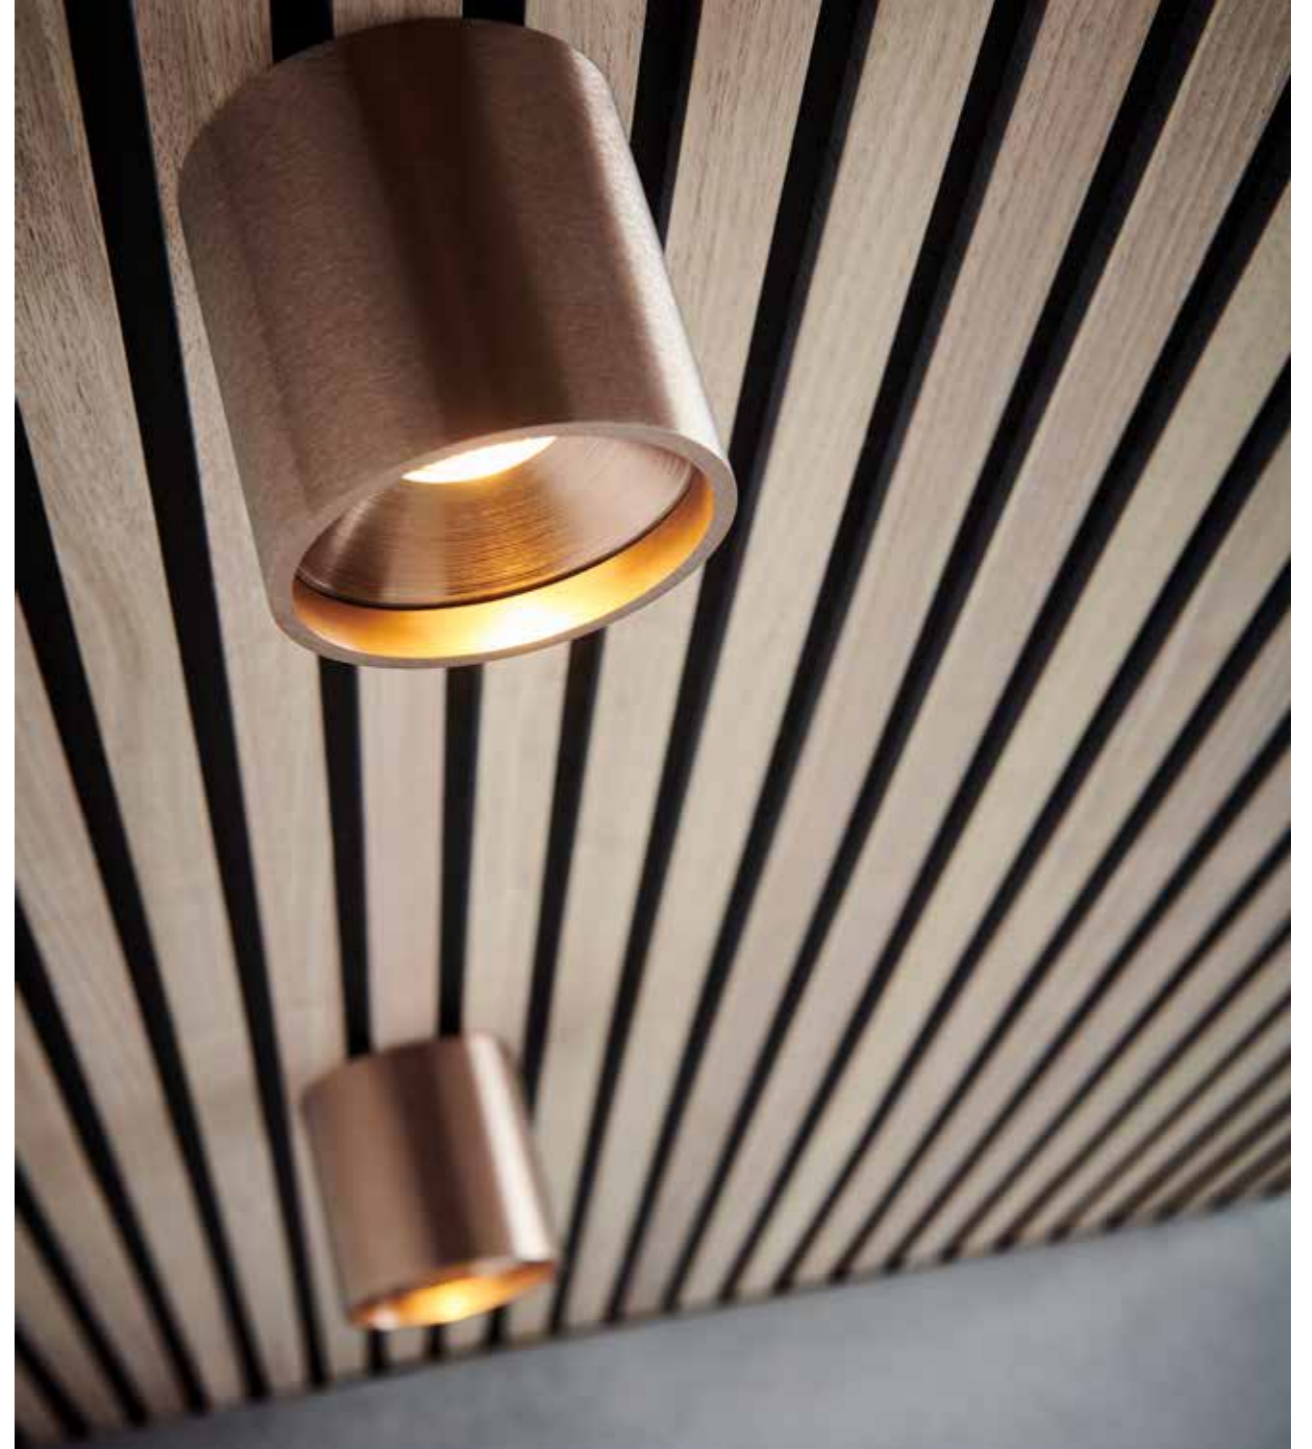

SOLO

Design: Ronni Gol

* Anodized surfaces are not recommended for outdoor use. Anodized surfaces may vary ±10%.

SOLO SQAURE

Design: Ronni Gol

* Black/Gold are not recommended for outdoor use.

SOLO 1

NEW

6W LED - 230V - IP54 - CRI >90
Lumen 415lm (3000K) / 386lm (2700K)

BRASS* 2700K	270214	NEW
TITANIUM* 2700K	270213	
ROSE GOLD* 2700K	270212	

DKK	1.436,-	EX VAT / 1.795,-	INCL VAT
SEK	2.180,-	EX VAT / 2.725,-	INCL VAT
EURO	199,-	EX VAT	

WHITE 2700K	270210
BLACK/WHITE 2700K	270211
WHITE 3000K	258990
BLACK/WHITE 3000K	258991
BLACK/GOLD* 3000K	258992

DKK	1.276,-	EX VAT / 1.595,-	INCL VAT
SEK	1.940,-	EX VAT / 2.425,-	INCL VAT
EURO	177,-	EX VAT	

SOLO SQUARE

6W LED - 230V - IP54 - CRI >90
Lumen 380lm (3000K) / 354lm (2700K)

WHITE 3000K	258995 - out with stock
BLACK/WHITE 3000K	258996 - out with stock
BLACK/WHITE 2700K	270221 - out with stock
BLACK/GOLD* 3000K	258997 - out with stock

DKK	1.276,-	EX VAT / 1.595,-	INCL VAT
SEK	1.940,-	EX VAT / 2.425,-	INCL VAT
EURO	177,-	EX VAT	

SOLO 2

NEW

10W LED - 230V - IP54 - CRI >90
Lumen 900lm (3000K) / 837lm (2700K)

BRASS* 2700K	270194	NEW
TITANIUM* 2700K	270193	
ROSE GOLD* 2700K	270192	

DKK	1.756,-	EX VAT / 2.195,-	INCL VAT
SEK	2.668,-	EX VAT / 3.335,-	INCL VAT
EURO	244,-	EX VAT	

WHITE 2700K	270190
BLACK/WHITE 2700K	270191
WHITE 3000K	259020
BLACK/WHITE 3000K	259021

DKK	1.596,-	EX VAT / 1.995,-	INCL VAT
SEK	2.420,-	EX VAT / 3.025,-	INCL VAT
EURO	222,-	EX VAT