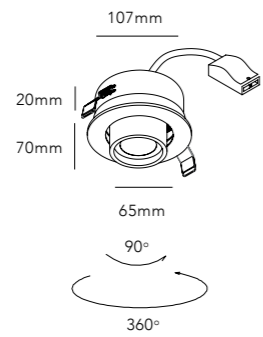

ANGLE

234

ANGLE

Design: Ronni Gol

ANGLE

ANGLE+

ANGLE

6W LED - 220-240V - IP20 - CRI >90
Lumen 540lm (nominal)

WHITE 2700K	270510
BLACK 2700K	270511
WHITE 3000K	261662
BLACK 3000K	261663

DKK	1.196,- EX VAT / 1.495,- INCL VAT
SEK	1.820,- EX VAT / 2.275,- INCL VAT
EURO	166,- EX VAT