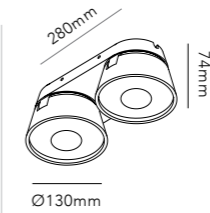

VANTAGE

224

VANTAGE

225