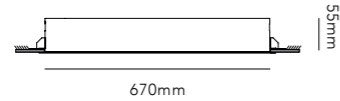

SKY

SKY

Design: LP Design Team

SKY 265

18W LED - 230V - IP20 - CRI >90 - Lumen 1185lm

WHITE 3000K	257720
DKK	2.156,- EX VAT / 2.695,- INCL VAT
SEK	3.268,- EX VAT / 4.085,- INCL VAT
EURO	299,- EX VAT

SKY 670

40W LED - 230V - IP20 - CRI >90 - Lumen 3090lm

WHITE 3000K	257729 - out with stock
DKK	5.596,- EX VAT / 6.995,- INCL VAT
SEK	8.480,- EX VAT / 10.600,- INCL VAT
EURO	777,- EX VAT

170

SKY 365

24W LED - 230V - IP20 - CRI >90 - Lumen 1645lm

WHITE 3000K	257723
DKK	2.956,- EX VAT / 3.695,- INCL VAT
SEK	4.484,- EX VAT / 5.605,- INCL VAT
EURO	411,- EX VAT

SKY 950

80W LED - 230V - IP20 - CRI >90 - Lumen 5525lm

WHITE 3000K	257732 - out with stock
DKK	12.796,- EX VAT / 15.995,- INCL VAT
SEK	19.388,- EX VAT / 24.235,- INCL VAT
EURO	1777,- EX VAT