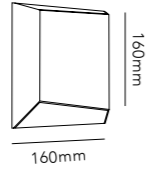

FACET DOWN W1

4W LED - 230V - IP54 - CRI >90
Lumen - 360lm (nominal)

WHITE	256392 - out with stock
DKK	2.796,- EX VAT / 3.495,- INCL VAT
SEK	4.244,- EX VAT / 5.305,- INCL VAT
EURO	388,- EX VAT