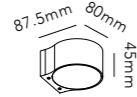

ORBIT WALL

Design: Ronni Gol & Nital Patel

* Anodized surfaces are not recommended for outdoor use. Anodized surfaces may vary ±10%.

ORBIT MINI UP/DOWN

NEW

2x4W LED - 230V - IP54 - CRI >90
Lumen 720lm (nominal)(3000K) / 720lm (2700K)

BRASS* 2700K	270574	NEW
TITANIUM* 2700K	270573	
ROSE GOLD* 2700K	270572	

DKK	1.836,-	EX VAT / 2.295,-	INCL VAT
SEK	2.788,-	EX VAT / 3.485,-	INCL VAT
EURO	255,-	EX VAT	

WHITE 2700K	270570
BLACK 2700K	270571
WHITE 3000K	268310
BLACK 3000K	268311

DKK	1.596,-	EX VAT / 1.995,-	INCL VAT
SEK	2.420,-	EX VAT / 3.025,-	INCL VAT
EURO	222,-	EX VAT	

ORBIT W2 UP/DOWN

NEW

2x12W LED - 230V - IP54 - CRI >90
Lumen 2160lm (nominal) (3000K) / 2160lm (2700K)

BRASS* 2700K	270594	NEW
TITANIUM* 2700K	270593	
ROSE GOLD* 2700K	270592	

DKK	3.676,-	EX VAT / 4.595,-	INCL VAT
SEK	5.572,-	EX VAT / 6.965,-	INCL VAT
EURO	511,-	EX VAT	

WHITE 2700K	270590
BLACK 2700K	270591
WHITE 3000K	268330
BLACK 3000K	268331

DKK	3.196,-	EX VAT / 3.995,-	INCL VAT
SEK	4.844,-	EX VAT / 6.055,-	INCL VAT
EURO	444,-	EX VAT	

ORBIT W1 UP/DOWN

NEW

2x8W LED - 230V - IP54 - CRI >90
Lumen 1440lm (nominal)(3000K) / 1440lm (2700K)

BRASS* 2700K	270584	NEW
TITANIUM* 2700K	270583	
ROSE GOLD* 2700K	270582	

DKK	2.476,-	EX VAT / 3.095,-	INCL VAT
SEK	3.756,-	EX VAT / 4.695,-	INCL VAT
EURO	344,-	EX VAT	

WHITE 2700K	270580
BLACK 2700K	270581
WHITE 3000K	268320
BLACK 3000K	268321

DKK	2.156,-	EX VAT / 2.695,-	INCL VAT
SEK	3.268,-	EX VAT / 4.085,-	INCL VAT
EURO	299,-	EX VAT