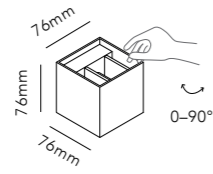

BOX

BOX

Design: LP Design Team

BOX MINI

2x2W LED - 230V - IP54 - CRI >90 - Lumen 180lm

WHITE 3000K	261045 - out with stock
BLACK 3000K	261046 - out with stock
BLACK/GOLD 3000K	261048 - out with stock

DKK	1.356,- EX VAT / 1.695,- INCL VAT
SEK	2.060,- EX VAT / 2.575,- INCL VAT
EURO	188,- EX VAT

38

BOX

2x3.2W LED - 230V - IP54 - CRI >90 - Lumen 400lm

WHITE 3000K	261035
BLACK 3000K	261036
BLACK/GOLD 3000K	261038

DKK	1.836,- EX VAT / 2.295,- INCL VAT
SEK	2.788,- EX VAT / 3.485,- INCL VAT
EURO	255,- EX VAT

BOX

The conic light beams from the BOX lamp can be adjusted independently according to preference. Have it narrower at the top and wider at the bottom or visa versa, or have it equally wide in both directions.

39