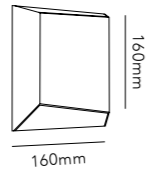

FACET

FACET

Design: Design Studio Lars Vejen

reddot award 2019
winner

FACET DOWN W1

4W LED - 230V - IP54 - CRI >90
Lumen - 360lm (nominal)

WHITE	256392 - out with stock
DKK	2.796,- EX VAT / 3.495,- INCL VAT
SEK	4.244,- EX VAT / 5.305,- INCL VAT
EURO	388,- EX VAT

FACET UP/DOWN W1

2x4W LED - 230V - IP54 - CRI >90
Lumen - 720lm (nominal)

WHITE	256394 - out with stock
BLACK	256395
DKK	2.796,- EX VAT / 3.495,- INCL VAT
SEK	4.244,- EX VAT / 5.305,- INCL VAT
EURO	388,- EX VAT

102

FACET DOWN W2

8W LED - 230V - IP54 - CRI >90
Lumen - 720lm (nominal)

WHITE	256398 - out with stock
DKK	3.196,- EX VAT / 3.995,- INCL VAT
SEK	4.844,- EX VAT / 6.055,- INCL VAT
EURO	444,- EX VAT

FACET UP/DOWN W2

2x8W LED - 230V - IP54 - CRI >90
Lumen - 1440lm (nominal)

WHITE	256396 - out with stock
BLACK	256397
DKK	3.196,- EX VAT / 3.995,- INCL VAT
SEK	4.844,- EX VAT / 6.055,- INCL VAT
EURO	444,- EX VAT