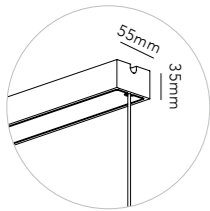

Pendant height up to 3 m.
General measurements for all three sizes:

SLIM S1200

30W LED - 220-240V - IP20 - CRI >90 - Lumen 1830lm

WHITE 2700/3000K	280700
BLACK 2700/3000K	280701

DKK	3.756,- EX VAT / 4.695,- INCL VAT
SEK	5.692,- EX VAT / 7.115,- INCL VAT
EURO	522,- EX VAT