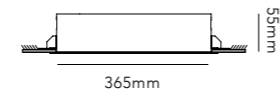

170

SKY 365

24W LED - 230V - IP20 - CRI >90 - Lumen 1645lm

WHITE 3000K	257723
DKK	2.956,- EX VAT / 3.695,- INCL VAT
SEK	4.484,- EX VAT / 5.605,- INCL VAT
EURO	411,- EX VAT