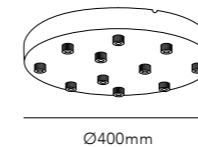

CEILING BASE

253

CEILING BASE Ø400 11 PENDANTS

WHITE	280536
BLACK	280537
DKK	2.796,- EX VAT / 3.495,- INCL VAT
SEK	4.244,- EX VAT / 5.305,- INCL VAT
EURO	388,- EX VAT