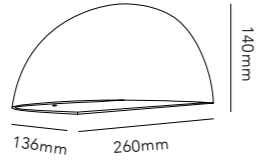

RØRHAT E14

40W - E14 - 230V - IP23

WHITE	256710
BLACK	256711
RUST	256719

DKK	1.196,- EX VAT / 1.495,- INCL VAT
SEK	1.692,- EX VAT / 2.115,- INCL VAT
EURO	159,- EX VAT

GALVANIZED	256712

DKK	1.356,- EX VAT / 1.695,- INCL VAT
SEK	1.916,- EX VAT / 2.395,- INCL VAT
EURO	181,- EX VAT

COPPER RAW	256713
COPPER*	256714
BRASS*	256715
CHROME	256716
STAINLESS STEEL	256717

DKK	1.836,- EX VAT / 2.295,- INCL VAT
SEK	2.588,- EX VAT / 3.235,- INCL VAT
EURO	245,- EX VAT