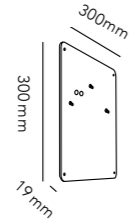

RØRHAT

RØRHAT ACCESSORIES

Design: Jesper J. Pedersen

*Anodized surfaces are not recommended for outdoor use.

RØRHAT WALL MOUNT

30 x 30 cm - to be completed with lamp

WHITE	256730
BLACK	256731
DKK	636,- EX VAT / 795,- INCL VAT
SEK	900,- EX VAT / 1.125,- INCL VAT
EURO	85,- EX VAT
GALVANIZED	256732
DKK	796,- EX VAT / 995,- INCL VAT
SEK	1.124,- EX VAT / 1.405,- INCL VAT
EURO	106,- EX VAT
COPPER RAW	256733
STAINLESS STEEL	256737
DKK	1.436,- EX VAT / 1.795,- INCL VAT
SEK	2.028,- EX VAT / 2.535,- INCL VAT
EURO	191,- EX VAT

154

RØRHAT NAMEPLATE XL

30 x 30 cm

WHITE	256740
BLACK	256741
DKK	636,- EX VAT / 795,- INCL VAT
SEK	900,- EX VAT / 1.125,- INCL VAT
EURO	85,- EX VAT
GALVANIZED	256742
DKK	796,- EX VAT / 995,- INCL VAT
SEK	1.124,- EX VAT / 1.405,- INCL VAT
EURO	106,- EX VAT
COPPER RAW	256743
STAINLESS STEEL	256747
DKK	1.436,- EX VAT / 1.795,- INCL VAT
SEK	2.028,- EX VAT / 2.535,- INCL VAT
EURO	191,- EX VAT

RØRHAT

RØRHAT NAMEPLATE

15 x 30 cm

WHITE	256750
BLACK	256751
DKK	476,- EX VAT / 595,- INCL VAT
SEK	676,- EX VAT / 845,- INCL VAT
EURO	63,- EX VAT
GALVANIZED	256752
DKK	556,- EX VAT / 695,- INCL VAT
SEK	788,- EX VAT / 985,- INCL VAT
EURO	74,- EX VAT
COPPER RAW	256753
STAINLESS STEEL	256757
DKK	876,- EX VAT / 1.095,- INCL VAT
SEK	1.236,- EX VAT / 1.545,- INCL VAT
EURO	117,- EX VAT

155

RØRHAT NAMEPLATE KIT

25 x 16.5 cm - two plates fixed on tracks

WHITE	256760
BLACK	256761
DKK	556,- EX VAT / 695,- INCL VAT
SEK	788,- EX VAT / 985,- INCL VAT
EURO	74,- EX VAT
GALVANIZED	256762
DKK	716,- EX VAT / 895,- INCL VAT
SEK	1.012,- EX VAT / 1.265,- INCL VAT
EURO	95,- EX VAT
COPPER RAW	256763
COPPER*	256764
BRASS*	256765
CHROME	256766
STAINLESS STEEL	256767
DKK	1.116,- EX VAT / 1.395,- INCL VAT
SEK	1.572,- EX VAT / 1.965,- INCL VAT
EURO	149,- EX VAT