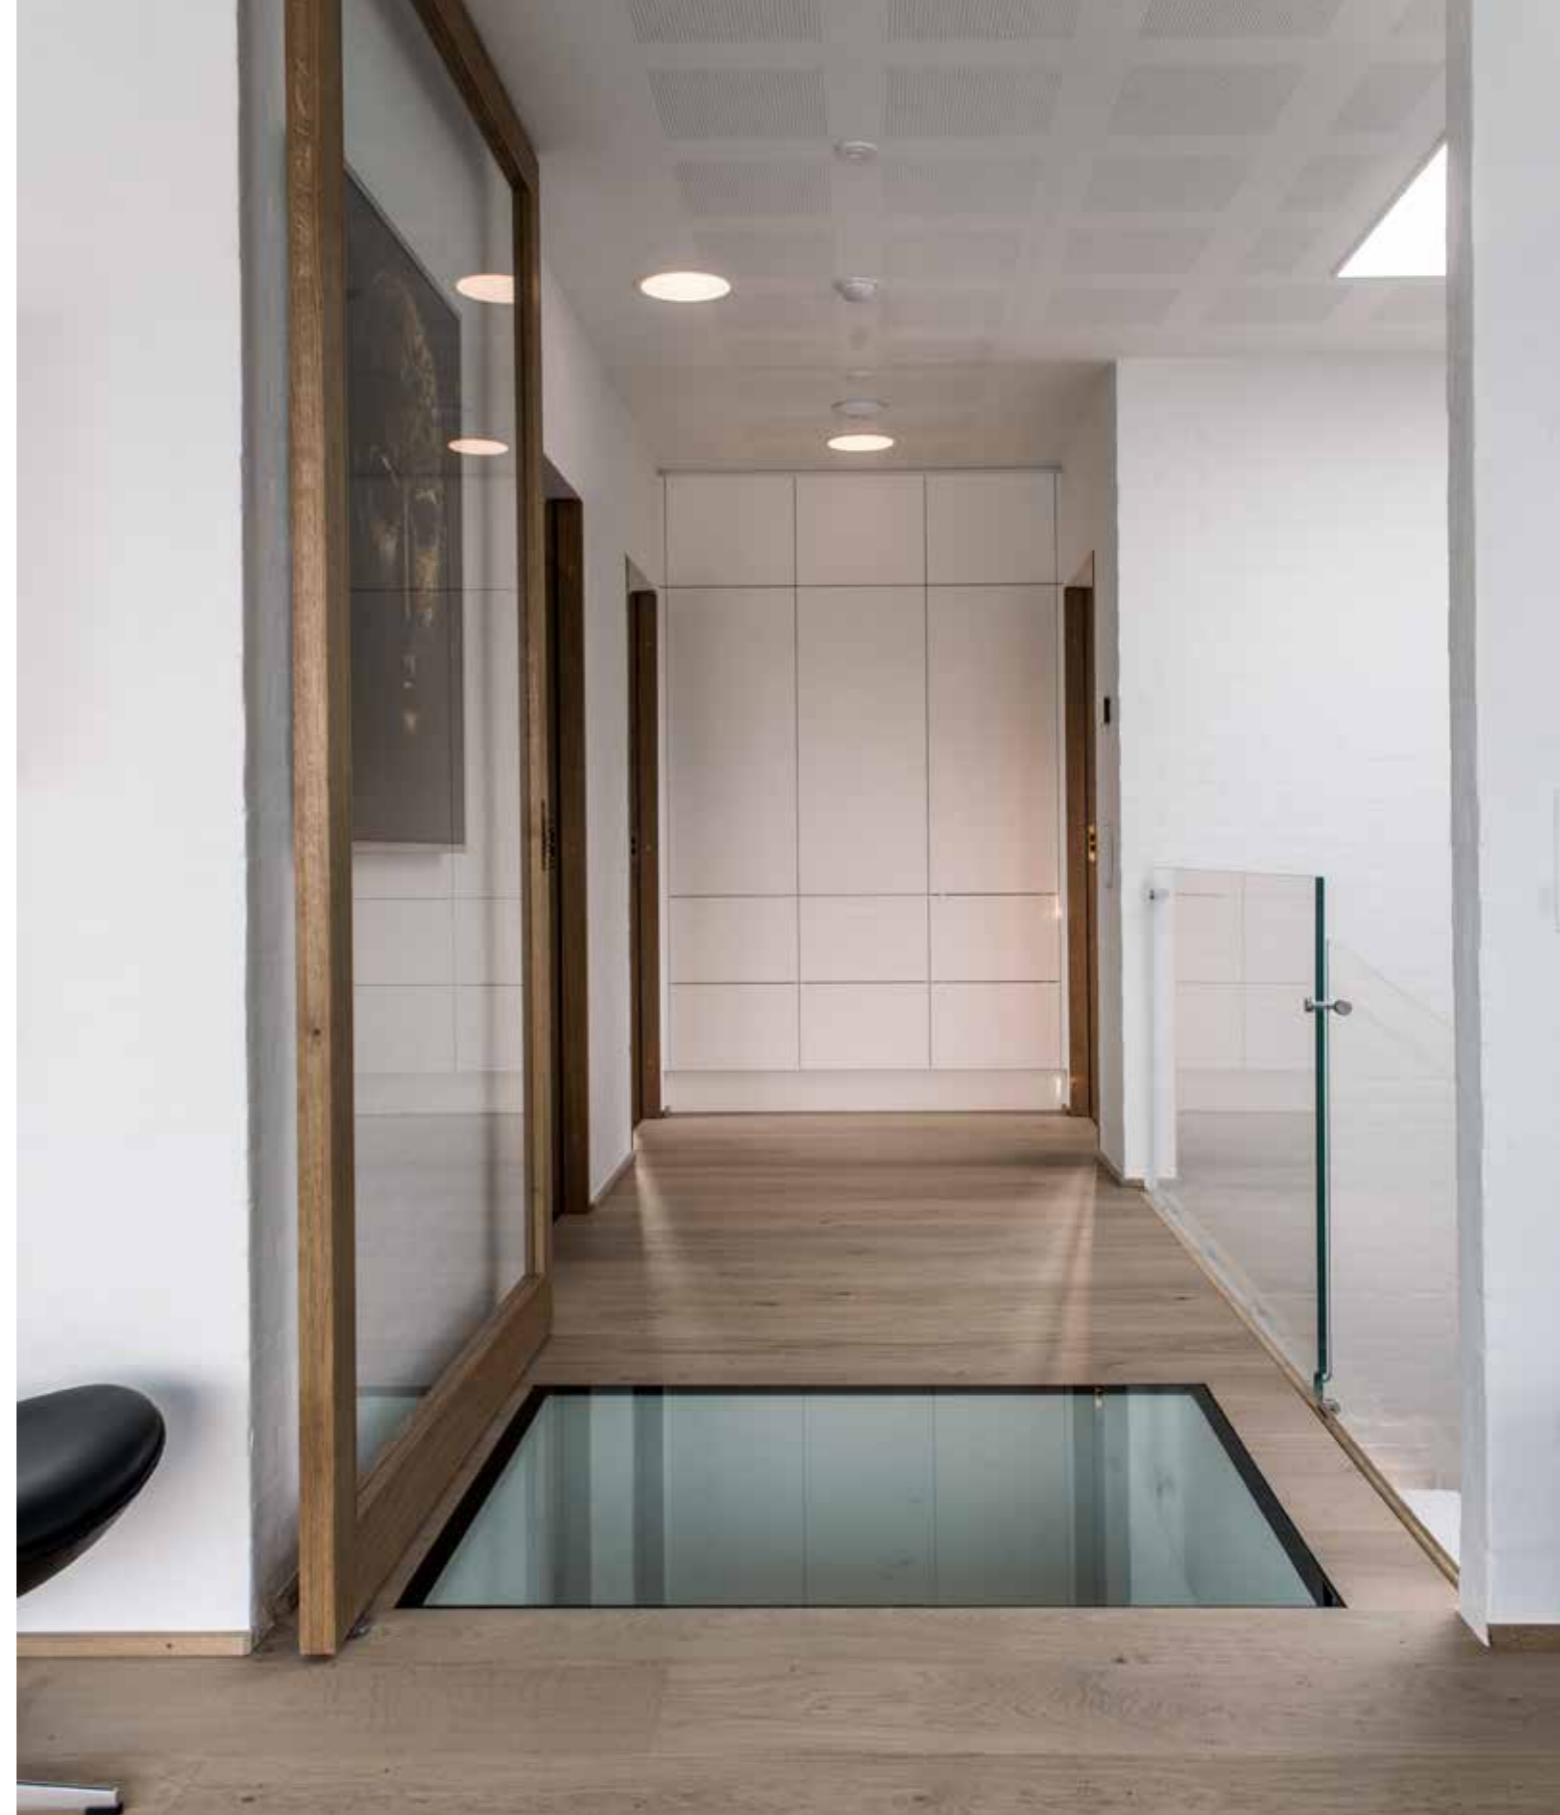

SLIM

172

SLIM / Black
Design: Ronni Gol

SLIM

SLIM

Design: Ronni Gol

SWITCH TUNE

SWITCH TUNE gives you the option to choose between 2700K or 3000K before installing the lamp.