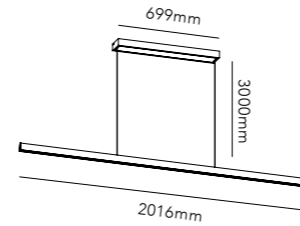

EDGE LINEAR

Design: Nital Patel

Pendant height up to 3 m.
*Anodized surfaces may vary ±10%.

1. Dimmable with
2. Integrated LIGHT-POINT SMART TUNE Powered by Casambi
   - Integrated touchless sensor
   - External Casambi compatible switches

This product cannot be controlled by external trailing-edge dimmer.

EDGE LINEAR S1000

NEW

10W+20W LED - 220-240V - IP20 - CRI >90
Lumen 1800lm

BRASS* 2700-5000K	270553	NEW
CARB. BLACK* 2700-5000K	270550	NEW
TITANIUM* 2700-5000K	270551	
ROSE GOLD* 2700-5000K	270552	

DKK	7.596,-	EX VAT / 9.495,-	INCL VAT
SEK	11.516,-	EX VAT / 14.395,-	INCL VAT
EURO	1.055,-	EX VAT	

EDGE LINEAR S1500

NEW

15W+30W LED - 220-240V - IP20 - CRI >90
Lumen 2700lm

BRASS* 2700-5000K	270563	NEW
CARB. BLACK* 2700-5000K	270560	NEW
TITANIUM* 2700-5000K	270561	
ROSE GOLD* 2700-5000K	270562	

DKK	9.596,-	EX VAT / 11.995,-	INCL VAT
SEK	14.540,-	EX VAT / 18.175,-	INCL VAT
EURO	1.333,-	EX VAT	

EDGE LINEAR S2000

NEW

20W+40W LED - 220-240V - IP20 - CRI >90
Lumen 3600lm

BRASS* 2700-5000K	270566	NEW
CARB. BLACK* 2700-5000K	270567	NEW
TITANIUM* 2700-5000K	270564	
ROSE GOLD* 2700-5000K	270565	

DKK	11.996,-	EX VAT / 14.995,-	INCL VAT
SEK	18.180,-	EX VAT / 22.725,-	INCL VAT
EURO	1.666,-	EX VAT	

General measurements for all three sizes: