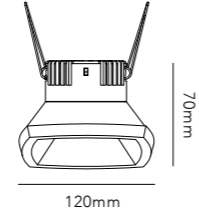

MIRAGE 1+

NEW

15W LED - 220-240V - IP54 - CRI >90
Lumen 1162lm (nominal)

BRASS* 2700/3000K	271029	NEW
TITANIUM* 2700/3000K	271028	NEW
ROSE GOLD* 2700/3000K	271027	NEW

DKK	1.676,-	EX VAT / 2.095,-	INCL VAT
SEK	2.540,-	EX VAT / 3.175,-	INCL VAT
EURO	233,-	EX VAT	

WHITE 2700/3000K	271025	NEW
BLACK 2700/3000K	271026	NEW

DKK	1.516,-	EX VAT / 1.895,-	INCL VAT
SEK	2.300,-	EX VAT / 2.875,-	INCL VAT
EURO	211,-	EX VAT	

LIGHT-POINT.COM