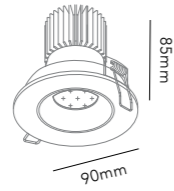

LOGIC

Design: Ronni Gol

LOGIC ROUND

81mm

LOGIC ROUND

6W LED - 230V - IP54 - CRI >90 - Lumen 375lm

WHITE 3000K	262140
DKK	796,- EX VAT / 995,- INCL VAT
SEK	1.212,- EX VAT / 1.515,- INCL VAT
EURO	111,- EX VAT