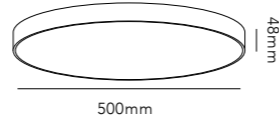

SURFACE

212

SURFACE

213