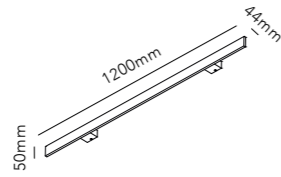

STICK 120

30W LED - 230V - IP54 - CRI >90 - Lumen - 2645lm

WHITE 3000K	256500 - out with stock
GOLD* 3000K	256503 - out with stock

DKK	2.556,- EX VAT / 3.195,- INCL VAT
SEK	3.876,- EX VAT / 4.845,- INCL VAT
EURO	355,- EX VAT