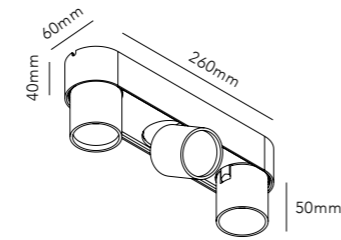

AURA C3 NEW

3x7W LED - 220-240V - IP20 - CRI >90
Lumen 2310lm (nominal)

BRASS* 2700/3000K	270999	NEW
TITANIUM* 2700/3000K	270998	NEW
ROSE GOLD* 2700/3000K	270997	NEW
CARB. BLACK* 2700/3000K	270996	NEW

DKK	4.236,-	EX VAT / 5.295,-	INCL VAT
SEK	6.420,-	EX VAT / 8.025,-	INCL VAT
EURO	588,-	EX VAT	

WHITE 2700/3000K	270995	NEW

DKK	3.916,-	EX VAT / 4.895,-	INCL VAT
SEK	5.940,-	EX VAT / 7.425,-	INCL VAT
EURO	544,-	EX VAT