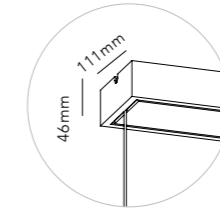

EDGE LINEAR S2000

NEW

20W+40W LED - 220-240V - IP20 - CRI >90
Lumen 3600lm

BRASS* 2700-5000K	270566	NEW
CARB. BLACK* 2700-5000K	270567	NEW
TITANIUM* 2700-5000K	270564	
ROSE GOLD* 2700-5000K	270565	

DKK	11.996,-	EX VAT / 14.995,-	INCL VAT
SEK	18.180,-	EX VAT / 22.725,-	INCL VAT
EURO	1.666,-	EX VAT	

General measurements for all three sizes: