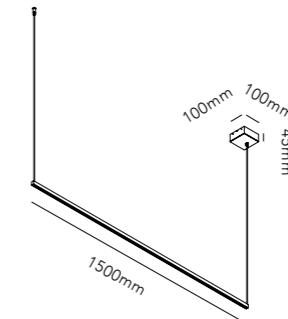

207

STRIPE S1500

30W LED - 230V - IP20 - CRI >90
Lumen 2430lm (nominal)

WHITE 2700K	270360
BLACK 2700K	270361

DKK	3.596,- EX VAT / 4.495,- INCL VAT
SEK	5.452,- EX VAT / 6.815,- INCL VAT
EURO	499,- EX VAT