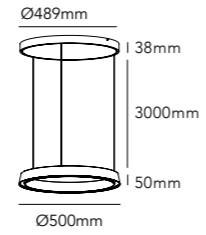

EDGE ROUND Ø500

NEW

12.5W+24.5W LED - 220-240V - IP20 - CRI >90
Lumen 2220lm

BRASS* 2700-5000K	270543	NEW
CARB. BLACK* 2700-5000K	270540	NEW
TITANIUM* 2700-5000K	270541	
ROSE GOLD* 2700-5000K	270542	

DKK	13.836,-	EX VAT / 17.295,-	INCL VAT
SEK	20.964,-	EX VAT / 26.205,-	INCL VAT
EURO	1.922,-	EX VAT	

LIGHT-POINT.COM