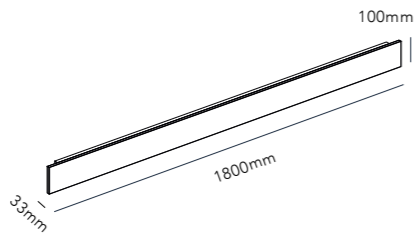

COVER W3

2x36W LED - 230V - IP54 - CRI >90
Lumen - 2400lm

WHITE 3000K	261260 - out with stock
DKK	7.996,- EX VAT / 9.995,- INCL VAT
SEK	12.116,- EX VAT / 15.145,- INCL VAT
EURO	1.111,- EX VAT