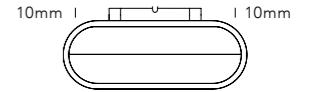

All AURA WALL lamps are spaced 10 cm from the wall

AURA CEILING

Design: Nital Patel

SWITCH TUNE

SWITCH TUNE gives you the option to choose between 2700K or 3000K before installing the lamp.

*Anodized surfaces may vary ±10%.