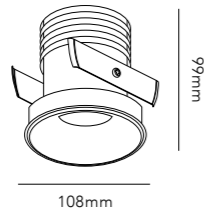

LOTUS 1

LOTUS 2

LOTUS 3

LOTUS 3

15W LED - 220-240V - IP54 - CRI >90
Lumen 1350lm (nominal)

MATT ACRYLIC ^{2700K}	270502 - out with stock
WHITE ^{2700K}	270310 - out with stock
BLACK ^{2700K}	270311 - out with stock
DKK	1.196,- EX VAT / 1.495,- INCL VAT
SEK	1.820,- EX VAT / 2.275,- INCL VAT
EURO	166,- EX VAT