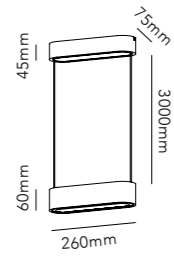

AURA S1 / Rose Gold
Design: Nital Patel

AURA W1 / Rose Gold
Design: Nitai Patel

LEFT PAGE AURA W1 / Rose Gold
RIGHT PAGE AURA W3 / Rose Gold
Design: Nital Patel

AURA PENDANT

Design: Nital Patel

Pendant height up to 3 m.
*Anodized surfaces may vary ±10%.