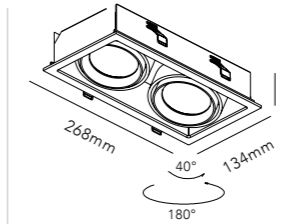

241

GHOST 2+

2x10W LED - 230V - IP20 - CRI >90 - Lumen 990lm

TITANIUM* 2700K	270813
ROSE GOLD* 2700K	270811
DKK	3.116,- EX VAT / 3.895,- INCL VAT
SEK	4.724,- EX VAT / 5.905,- INCL VAT
EURO	433,- EX VAT
WHITE 3000K	259081
BLACK 3000K	259082
DKK	2.956,- EX VAT / 3.695,- INCL VAT
SEK	4.484,- EX VAT / 5.605,- INCL VAT
EURO	411,- EX VAT