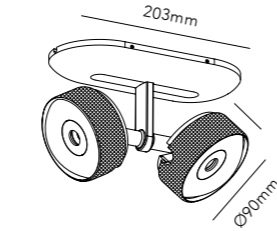

COSMO C2 NEW

2x10W LED - 220-240V - IP20 - CRI >90
Lumen 1450lm (nominal)

BRASS* 2700K	271014	NEW
TITANIUM* 2700K	271013	NEW
ROSE GOLD* 2700K	271012	NEW
CARB. BLACK* 2700K	271011	NEW

DKK	3.596,-	EX VAT / 4.495,-	INCL VAT
SEK	5.452,-	EX VAT / 6.815,-	INCL VAT
EURO	499,-	EX VAT	

WHITE 2700	271010	NEW

DKK	3.436,-	EX VAT / 4.295,-	INCL VAT
SEK	5.212,-	EX VAT / 6.515,-	INCL VAT
EURO	477,-	EX VAT