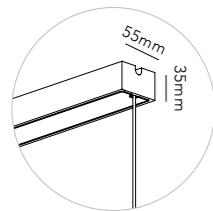

Pendant height up to 3 m.
* Anodized surfaces may vary ±10%.

General measurements for all three sizes:

132

OPTIC LINEAR L1500

4x6W LED - 220-240V - IP20 - CRI >90
Lumen 1500lm

TITANIUM* 2700/3000K	270911
ROSE GOLD* 2700/3000K	270912
CARB. BLACK* 2700/3000K	270910