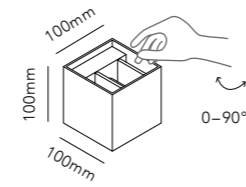

BOX

BOX

Design: LP Design Team

BOX MINI

2x2W LED - 230V - IP54 - CRI >90 - Lumen 180lm

WHITE 3000K	261045 - out with stock
BLACK 3000K	261046 - out with stock
BLACK/GOLD 3000K	261048 - out with stock

DKK	1.356,- EX VAT / 1.695,- INCL VAT
SEK	2.060,- EX VAT / 2.575,- INCL VAT
EURO	188,- EX VAT

38

BOX

2x3.2W LED - 230V - IP54 - CRI >90 - Lumen 400lm

WHITE 3000K	261035
BLACK 3000K	261036
BLACK/GOLD 3000K	261038

DKK	1.836,- EX VAT / 2.295,- INCL VAT
SEK	2.788,- EX VAT / 3.485,- INCL VAT
EURO	255,- EX VAT

BOX

The conic light beams from the BOX lamp can be adjusted independently according to preference. Have it narrower at the top and wider at the bottom or visa versa, or have it equally wide in both directions.

39