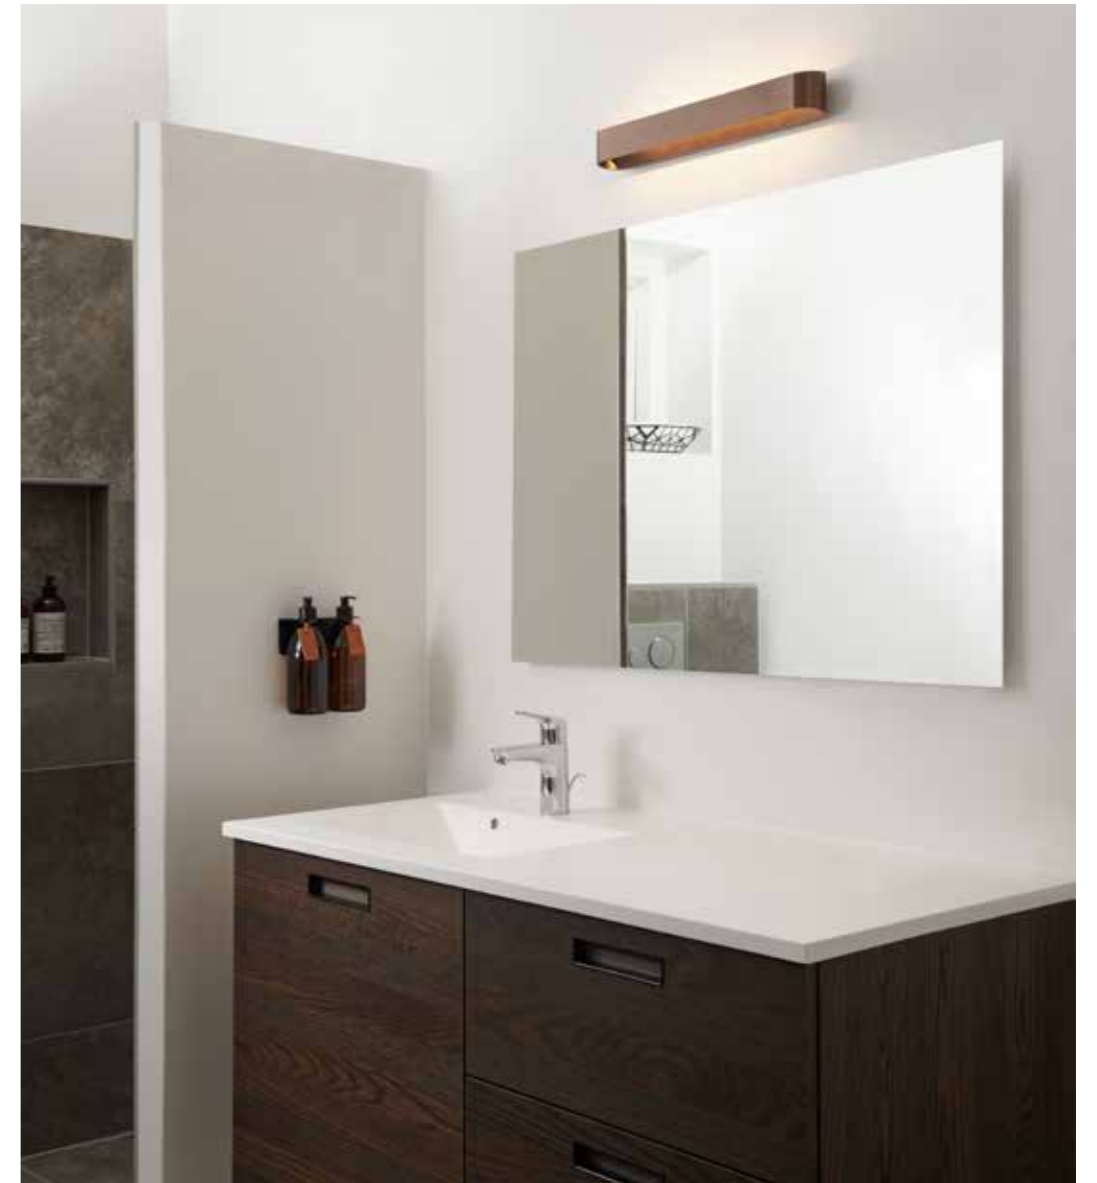

LEFT PAGE AURA W1 / Rose Gold
RIGHT PAGE AURA W3 / Rose Gold
Design: Nital Patel